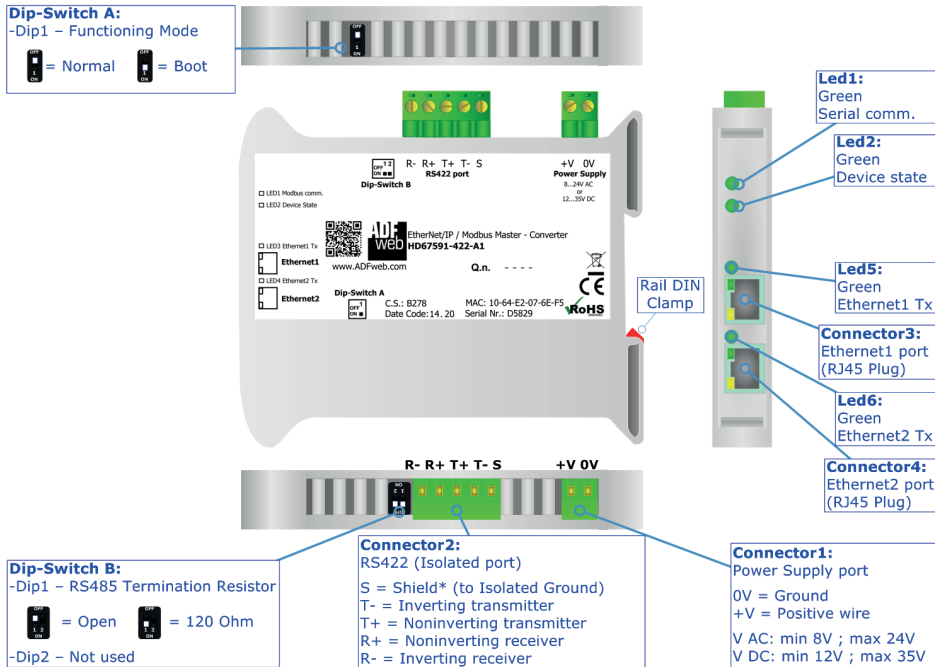

# BOX SHEET

**Ethernet/IP / Modbus Master - Converter**

Box Sheet for Order code: HD67591-485-A1  
Document code: BS67591-485-A1  
V1.003

**ADFweb.com srl**

Strada Nuova, 17, IT-31010 Mareno di Piave, Treviso - Italy

# CONNECTION SCHEME

Order code: HD67591-485-A1

Order code: HD67591-485-A1