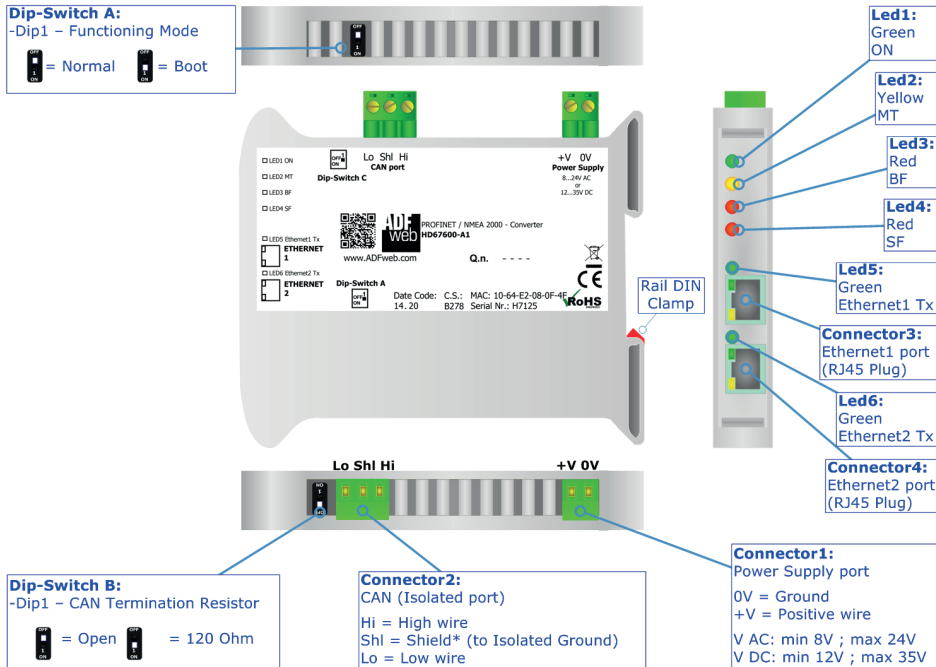

# BOX SHEET

PROFINET / NMEA 2000 - Converter

QR of Manual

---

[www.adfweb.com/download/  
filefold/MN67600\\_ENG.pdf](http://www.adfweb.com/download/filefold/MN67600_ENG.pdf)

QR of Box-Sheet

---

[www.adfweb.com/download/  
filefold/BS67600-A1\\_ENG.pdf](http://www.adfweb.com/download/filefold/BS67600-A1_ENG.pdf)

Box Sheet for Order code: HD67600-A1  
Document code: BS67600-A1  
V1.002

QR of Software

---

[www.adfweb.com/download/  
filefold/SW67146.zip](http://www.adfweb.com/download/filefold/SW67146.zip)

**ADFweb.com srl**

# CONNECTION SCHEME

Order code: HD67600-A1

Order code: HD67600-A1