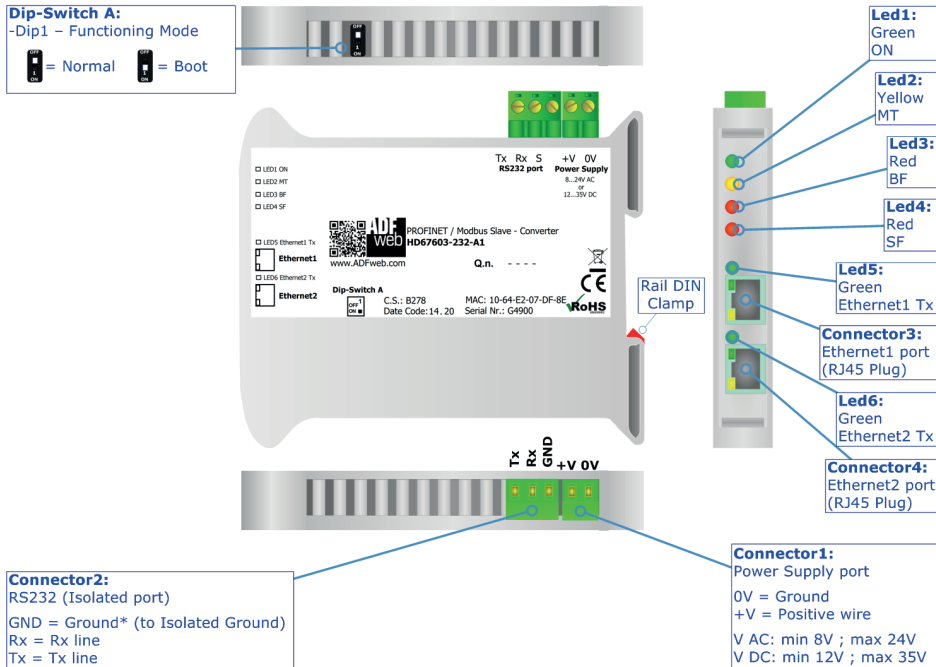

QR of Software

[www.adfweb.com/download/
filefold/SW67603.zip](http://www.adfweb.com/download/filefold/SW67603.zip)

HD67603-232-A1

BOX SHEET

PROFINET / Modbus Slave - Converter

Box Sheet for Order code: HD67603-232-A1
Document code: BS67603-232-A1
V1.002

ADFweb.com srl

Strada Nuova, 17, IT-31010 Mareno di Piave, Treviso - Italy

www.ADFweb.com

CONNECTION SCHEME

Order code: HD67603-232-A1

Order code: HD67603-232-A1