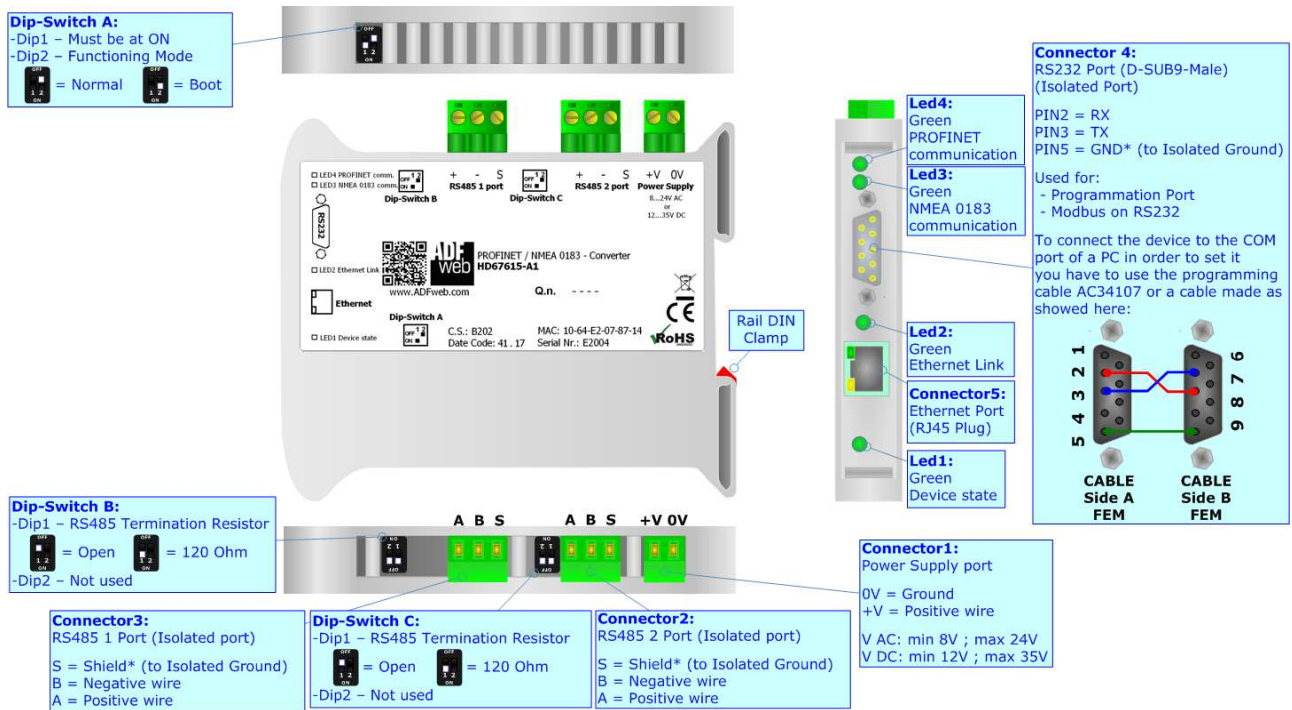

PROFINET slave / NMEA 0183 - Converter

To obtain the complete manual please go to:

www.adfweb.com/download/filefold/MN67615_ENG.pdf

To obtain the new version of this box sheet please go to:

www.adfweb.com/download/filefold/BS67615-A1_ENG.pdf

CONNECTION SCHEME:

CONFIGURATION SOFTWARE:

For setting up the device you need the software named SW67615. To obtain this software please go to:

www.adfweb.com/download/filefold/SW67615.zip

ADFweb.com s.r.l.
www.adfweb.com
support@adfweb.com