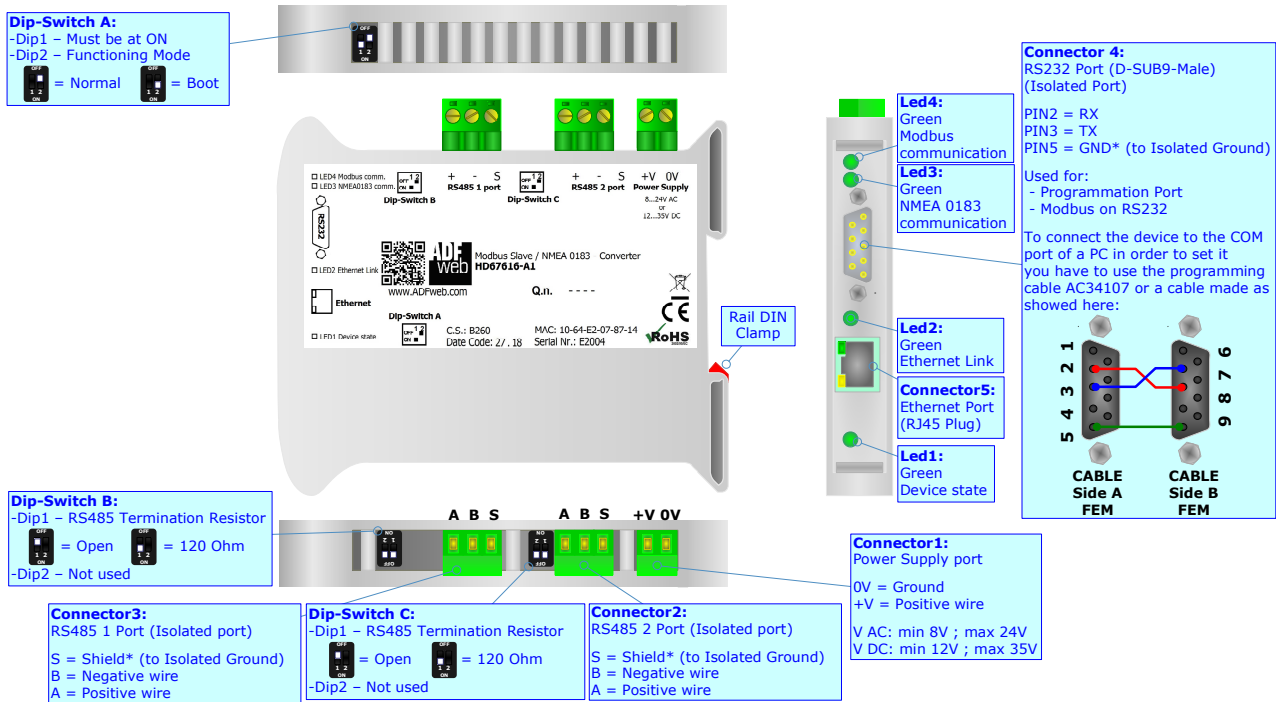

# NMEA 0183 / ModBus Slave Converter

To obtain the complete manual please go to:

[www.adfweb.com/download/filefold/MN67616\\_ENG.pdf](http://www.adfweb.com/download/filefold/MN67616_ENG.pdf)

To obtain the new version of this box sheet please go to:

## CONNECTION SCHEME: