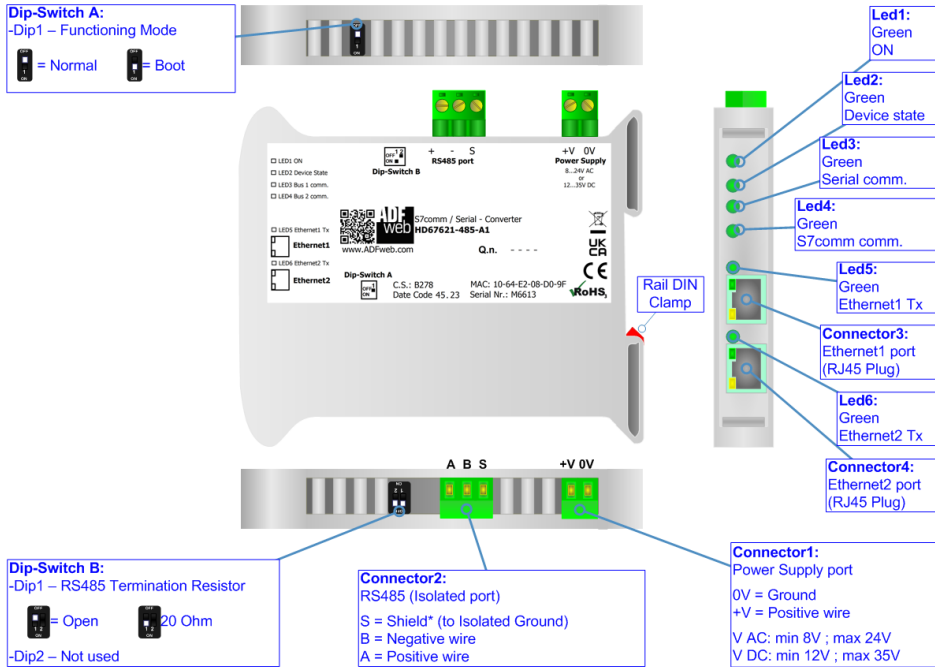

# BOX SHEET

**S7comm / Serial - Converter**

Box Sheet for Order code: HD67621-485-A1  
Document code: HD67621-485-A1  
V1.000

**ADFweb.com srl**  
Strada Nuova, 17, IT-31010 Marenco di Piave, Treviso - Italy

# CONNECTION SCHEME

Order code: HD67621-485-A1

Order code: HD67621-485-A1