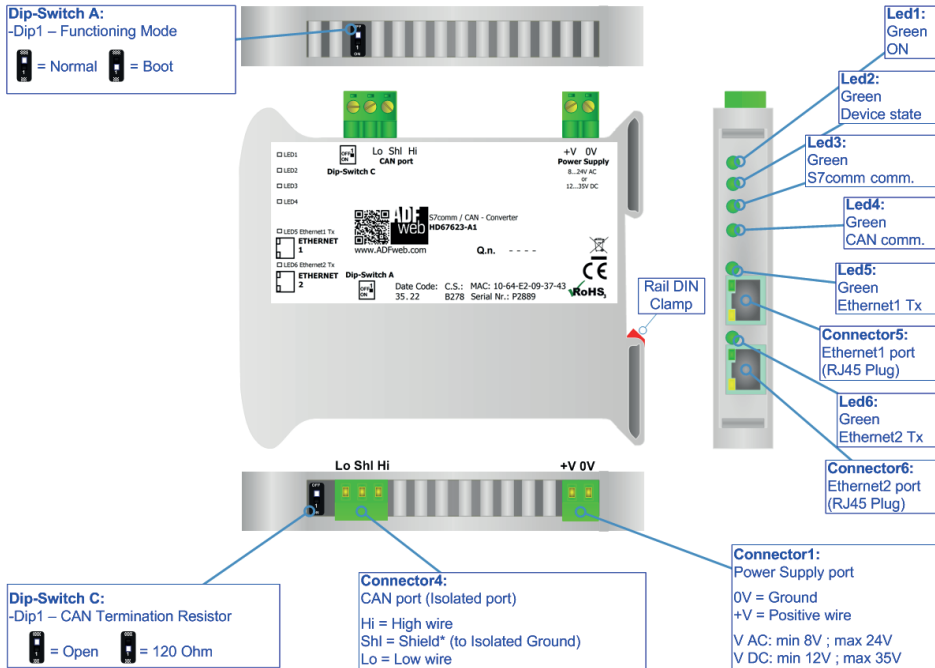

QR of Software

[www.adfweb.com/download/
filefold/SW67623.zip](http://www.adfweb.com/download/filefold/SW67623.zip)

HD67623-A1

BOX SHEET

**S7comm / CAN
Converter**

Box Sheet for Order code: HD67623-A1
Document code: BS67623-A1
V1.001

ADFweb.com srl

Strada Nuova, 17, IT-31010 Mareno di Piave, Treviso - Italy

www.ADFweb.com

CONNECTION SCHEME

Order code: HD67623-A1

Order code: HD67623-A1