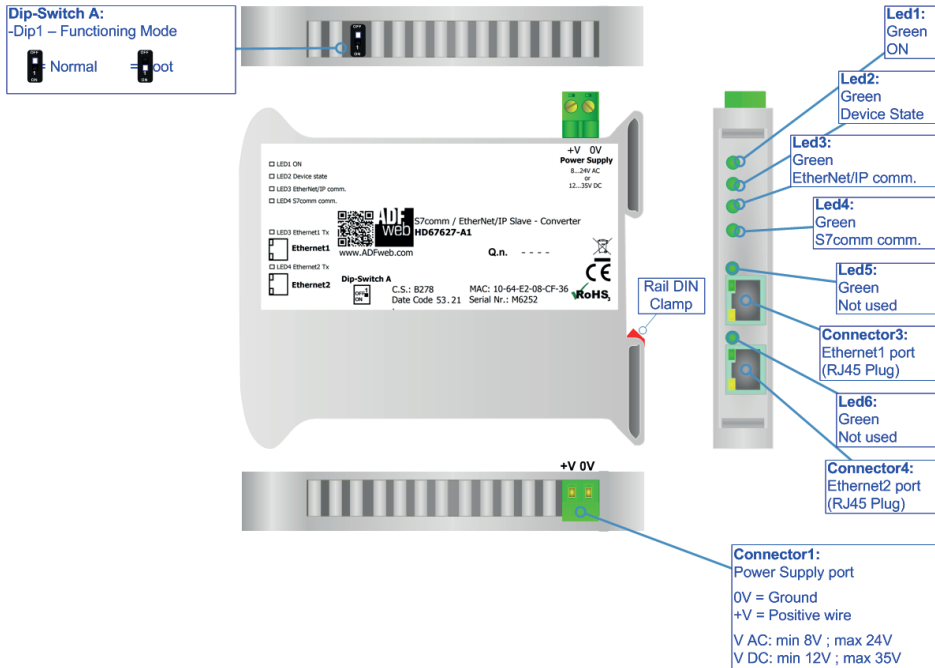

# BOX SHEET

**S7comm / EtherNet/IP Slave  
Converter**

Box Sheet for Order code: HD67627-A1  
Document code: BS67627-A1  
V1.000

**ADFweb.com srl**  
Strada Nuova, 17, IT-31010 Mareno di Piave, Treviso - Italy

# CONNECTION SCHEME

Order code: HD67627-A1

Order code: HD67627-A1