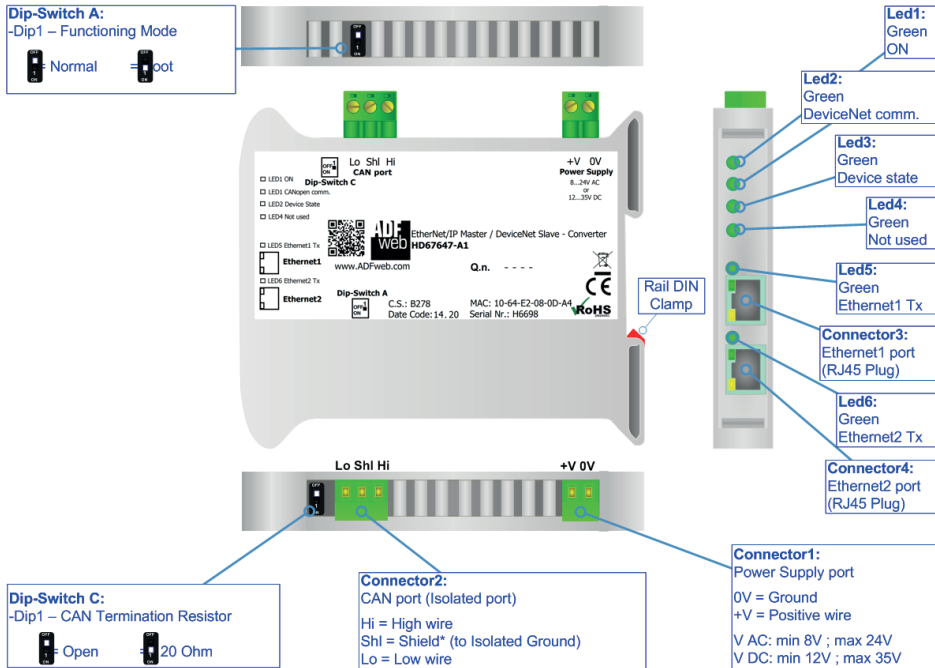

QR of Software

[www.adfweb.com/download/
filefold/SW67647.zip](http://www.adfweb.com/download/filefold/SW67647.zip)

HD67647-A1

BOX SHEET

**EtherNet/IP Master / DeviceNet Slave
Converter**

Box Sheet for Order code: HD67647-A1
Document code: BS67647-A1
V1.002

ADFweb.com srl

Strada Nuova, 17, IT-31010 Mareno di Piave, Treviso - Italy

www.ADFweb.com

CONNECTION SCHEME

Order code: HD67647-A1

Order code: HD67647-A1