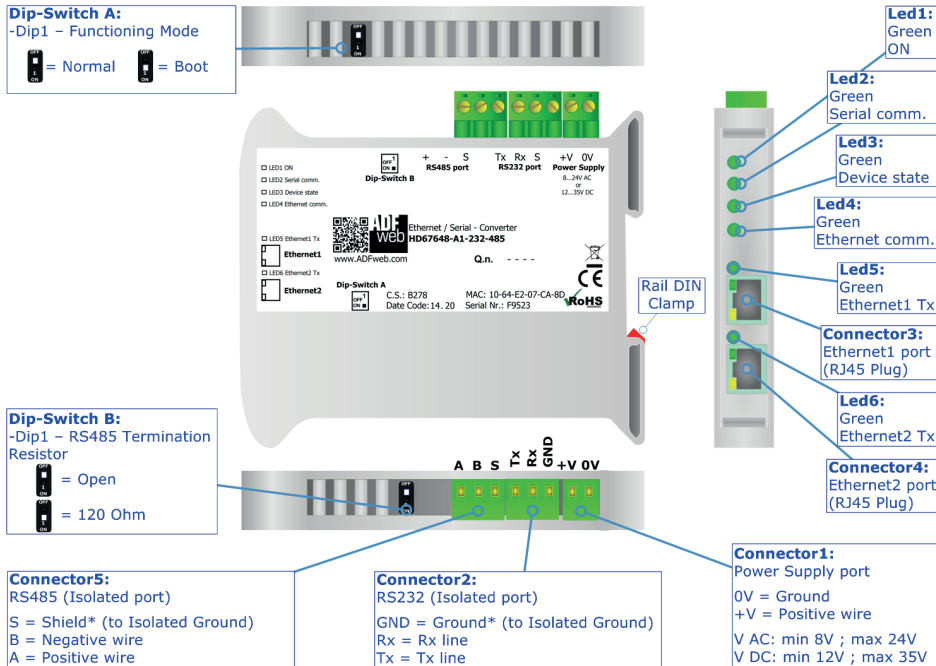

QR of Software

[www.adfweb.com/download/
filefold/SW67648.zip](http://www.adfweb.com/download/filefold/SW67648.zip)

BOX SHEET

Ethernet / Serial (on RS232, R485)
Converter

Box Sheet for Order code: HD67648-232-485-A1
Document code: BS67648-232-485-A1
V2.003

ADFweb.com srl

Strada Nuova, 17, IT-31010 Mareno di Piave, Treviso - Italy

HD67648-232-485-A1

www.ADFweb.com

CONNECTION SCHEME

Order code: HD67648-232-485-A1

Order code: HD67648-232-485-A1