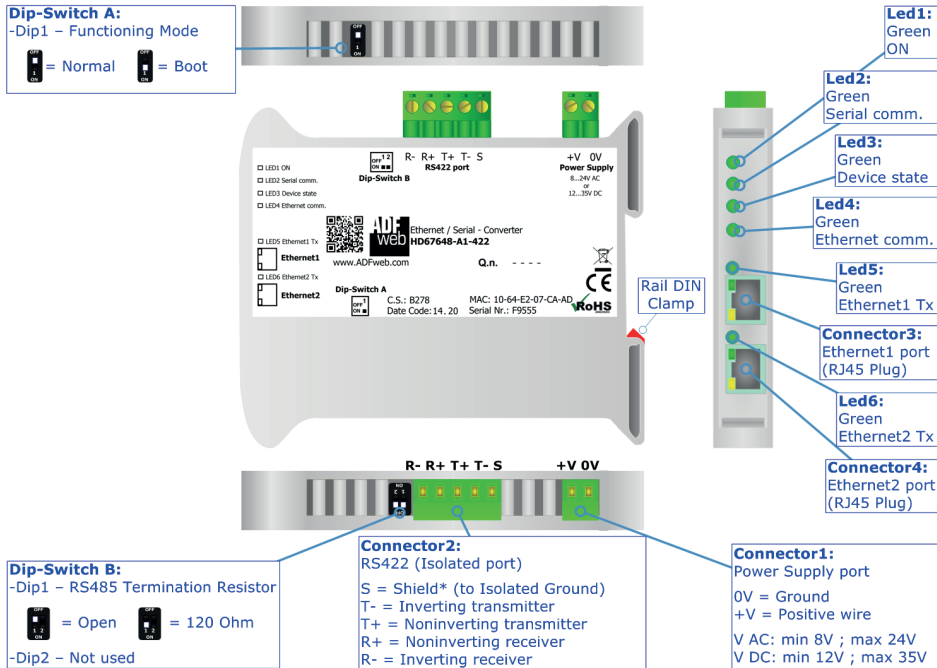

# BOX SHEET

**Ethernet / Serial (on R422) - Converter**

Box Sheet for Order code: HD67648-422-A1  
Document code: BS67648-422-A1  
V2.003

**ADFweb.com srl**

Strada Nuova, 17, IT-31010 Marenco di Piave, Treviso - Italy

# CONNECTION SCHEME

Order code: HD67648-422-A1

Order code: HD67648-422-A1