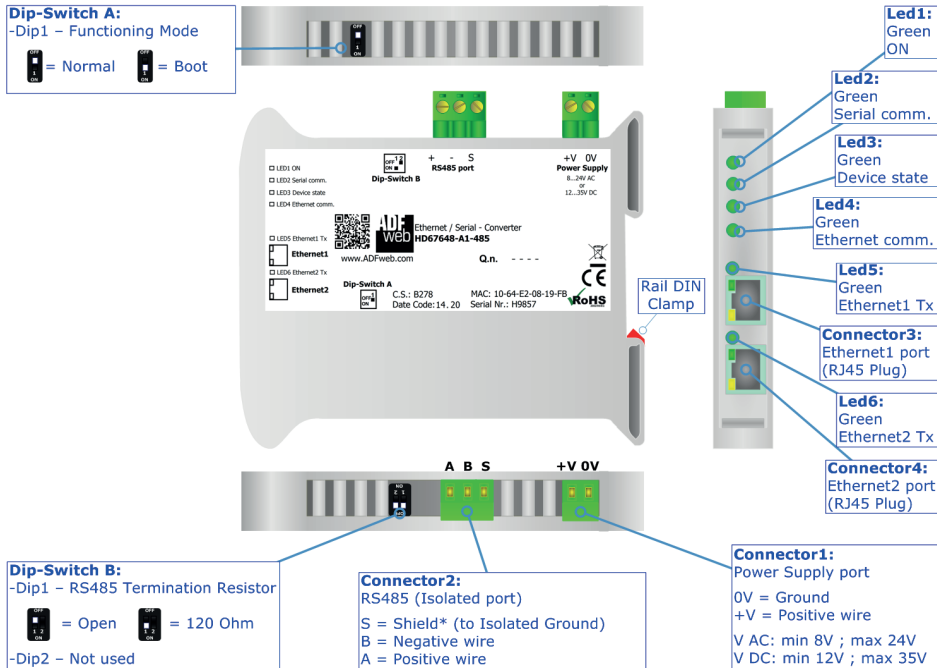

QR of Software

[www.adfweb.com/download/
filefold/SW67648.zip](http://www.adfweb.com/download/filefold/SW67648.zip)

HD67648-485-A1

BOX SHEET

Ethernet / Serial (on R485) - Converter

Box Sheet for Order code: HD67648-485-A1
Document code: BS67648-485-A1
V2.003

ADFweb.com srl

Strada Nuova, 17, IT-31010 Marenco di Piave, Treviso - Italy

www.ADFweb.com

CONNECTION SCHEME

Order code: HD67648-485-A1

Order code: HD67648-485-A1