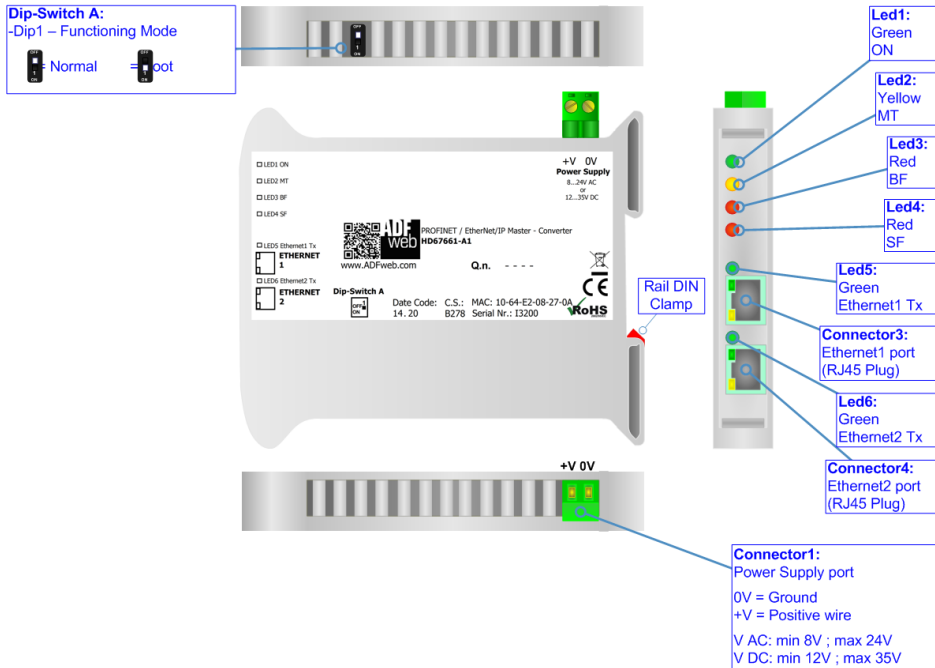

QR of Software

[www.adfweb.com/download/
filefold/SW67661.zip](http://www.adfweb.com/download/filefold/SW67661.zip)

HD67661-A1

BOX SHEET

PROFINET / EtherNet/IP Master - Converter

Box Sheet for Order code: HD67661-A1
Document code: BS67661-A1
V1.001

ADFweb.com srl

Strada Nuova, 17, IT-31010 Mareno di Piave, Treviso - Italy

www.ADFweb.com

CONNECTION SCHEME

Order code: HD67661-A1

Order code: HD67661-A1