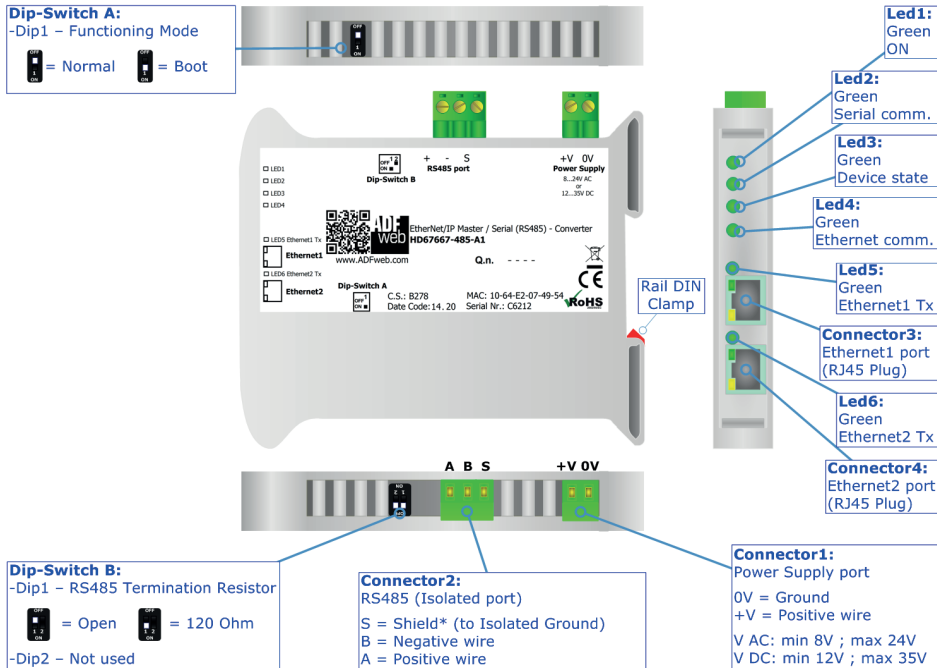

QR of Software

[www.adfweb.com/download/
filefold/SW67667.zip](http://www.adfweb.com/download/filefold/SW67667.zip)

HD67667-485-A1

BOX SHEET

EtherNet/IP Master / Serial - Converter

Box Sheet for Order code: HD67667-485-A1

Document code: BS67667-485-A1

V1.001

ADFweb.com srl

Strada Nuova, 17, IT-31010 Marenco di Piave, Treviso - Italy

www.ADFweb.com

CONNECTION SCHEME

Order code: HD67667-485-A1

Order code: HD67667-485-A1