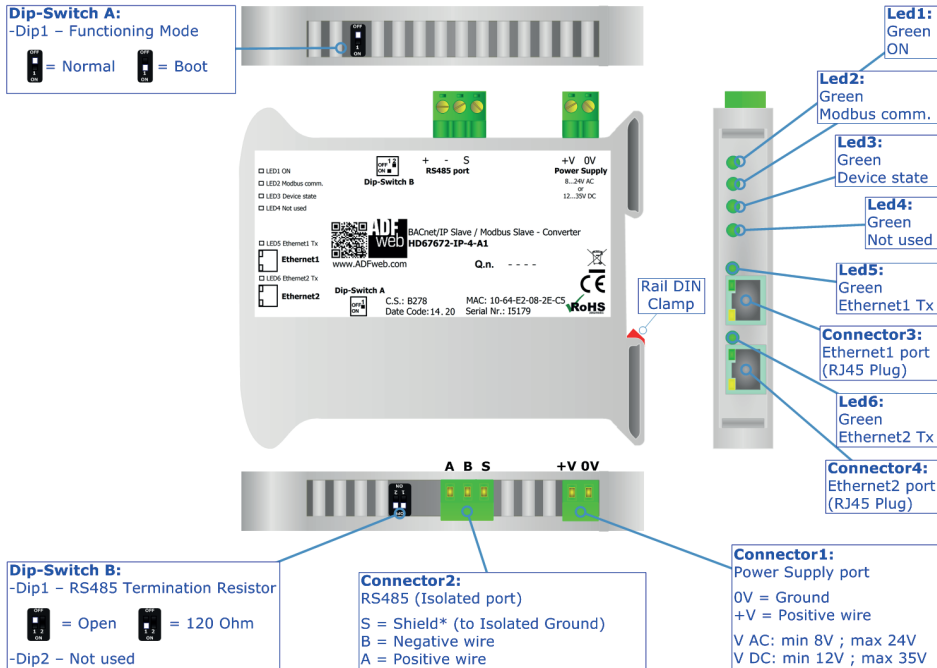

# BOX SHEET

**BACnet/IP Slave / Modbus Slave - Converter**

Box Sheet for Order code: HD67672-IP-4-A1  
Document code: BS67672-IP-4-A1  
V1.002

**ADFweb.com srl**

Strada Nuova, 17, IT-31010 Marenco di Piave, Treviso - Italy

# CONNECTION SCHEME

Order code: HD67672-IP-4-A1

Order code: HD67672-IP-4-A1