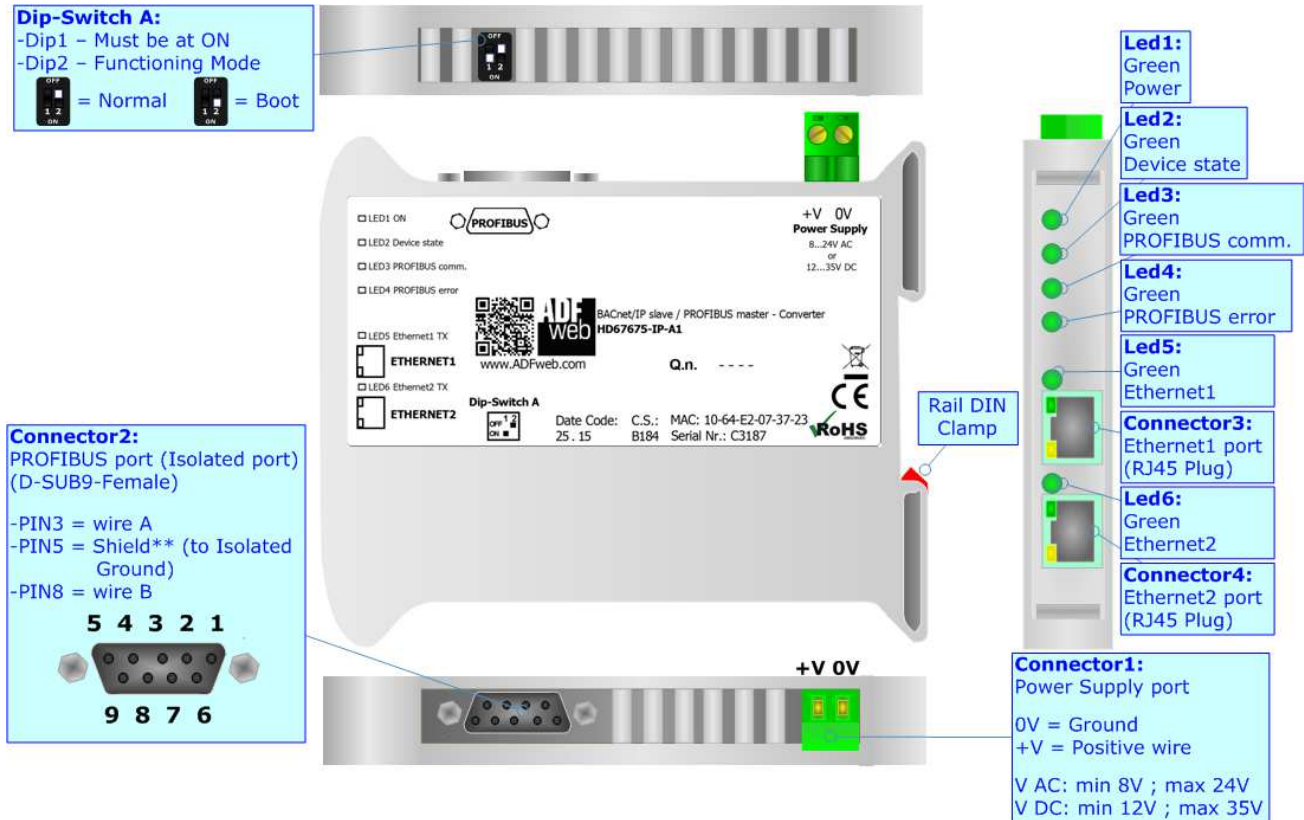

BACnet/IP slave / PROFIBUS master - Converter

To obtain the complete manual please go to:

www.adfweb.com/download/filefold/MN67675_ENG.pdf

To obtain the new version of this box sheet please go to:

www.adfweb.com/download/filefold/BS67675-IP-A1_ENG.pdf

CONNECTION SCHEME:

CONFIGURATION SOFTWARE:

For setting up the device you need the software named SW67675. To obtain this software please go to:

www.adfweb.com/download/filefold/SW67675.zip

ADFweb.com s.r.l.
 www.adfweb.com
 support@adfweb.com