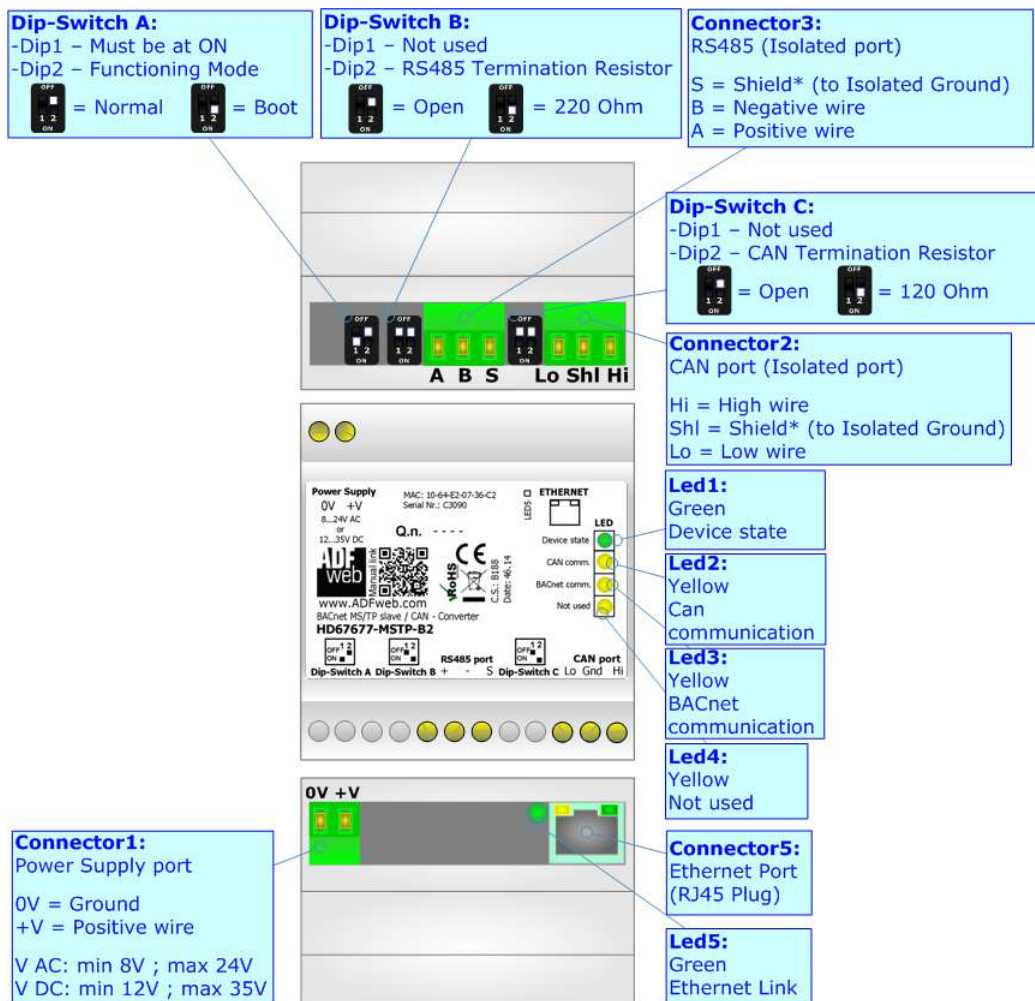

BACnet MS/TP slave / CAN - Converter

To obtain the complete manual please go to

www.adfweb.com/download/filefold/MN67677_ENG.pdf

To obtain the new version of this box sheet please go to

www.adfweb.com/download/filefold/BS67677-MSTP-B2_ENG.pdf

CONNECTION SCHEME:

CONFIGURATION SOFTWARE:

For setting up the device you need the software named SW67677.

To obtain this software please go to

www.adfweb.com/download/filefold/SW67677.zip

ADFweb.com S.r.l.
www.adfweb.com
support@adfweb.com

Manual

Box-Sheet

Software