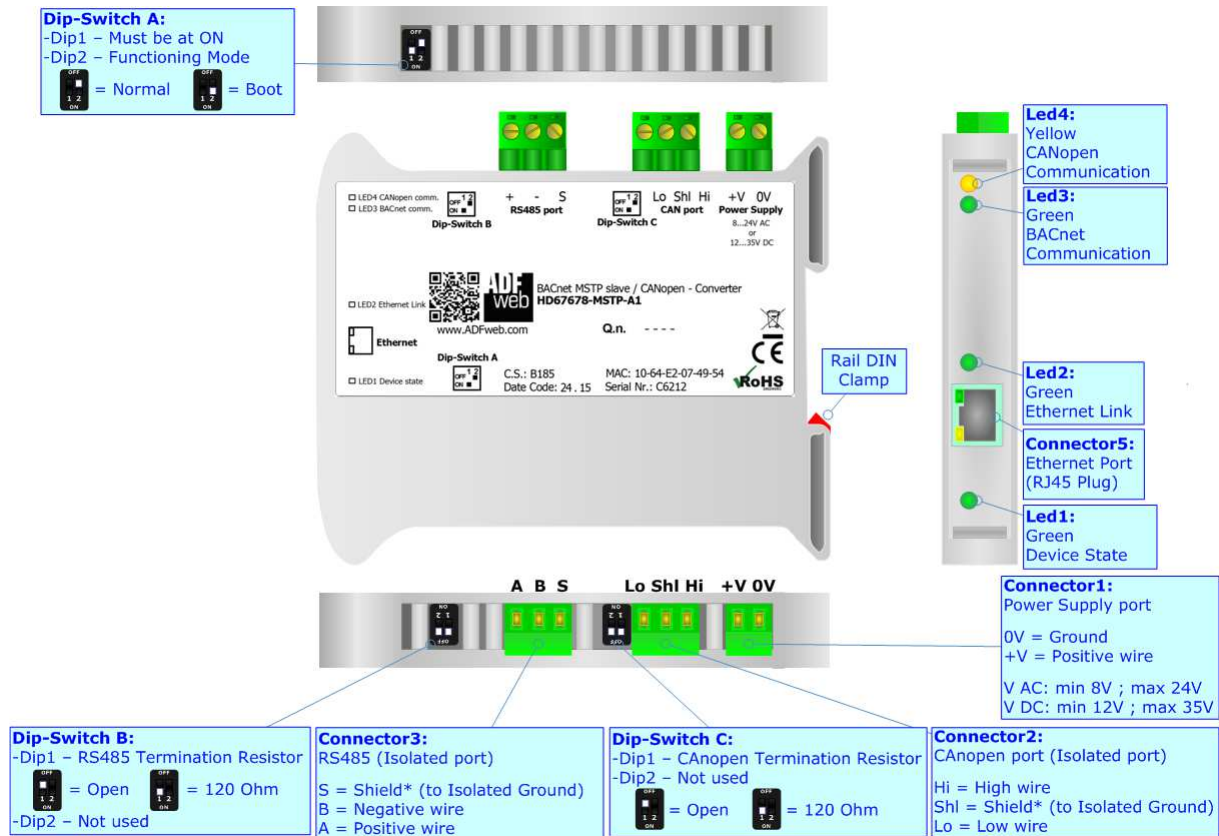

BACnet MS/TP slave / CANopen - Converter

To obtain the complete manual please go to:

www.adfweb.com/download/filefold/MN67678_ENG.pdf

To obtain the new version of this box sheet please go to:

www.adfweb.com/download/filefold/BS67678-MSTP-A1_ENG.pdf

CONNECTION SCHEME:

CONFIGURATION SOFTWARE:

For setting up the device you need the software named SW67678. To obtain this software please go to:

www.adfweb.com/download/filefold/SW67678.zip

ADFweb.com s.r.l.
 www.adfweb.com
 support@adfweb.com