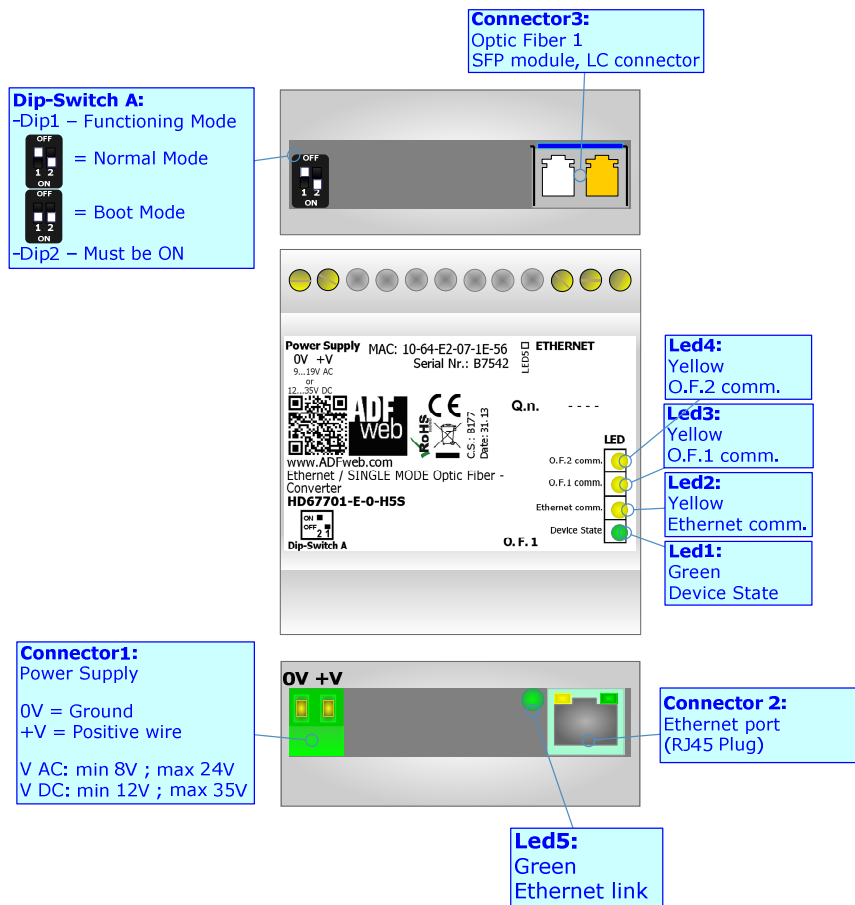

Ethernet / Single-Mode Optic Fiber - Converter

To obtain the complete manual please go to

www.adfweb.com/download/filefold/MN67701_ENG.pdf

To obtain the new version of this box sheet please go to

www.adfweb.com/download/filefold/BS67701-E-0_ENG.pdf

CONNECTION SCHEME:

CONFIGURATION SOFTWARE:

For setting up the device you need the software named SW67701.

To obtain this software please go to

www.adfweb.com/download/filefold/SW67701.zip

ADFweb.com s.r.l.
 www.adfweb.com
 support@adfweb.com

Manual

Box-Sheet

Software