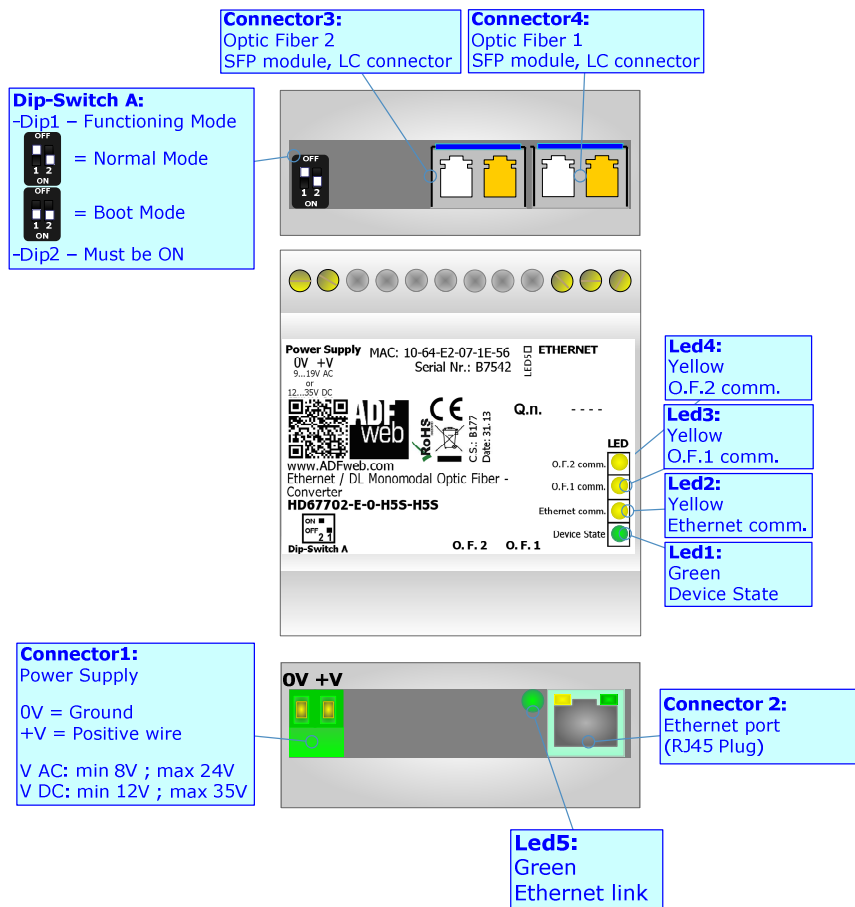

Ethernet / Single-Mode Optic Fiber - Converter

To obtain the complete manual please go to

www.adfweb.com/download/filefold/MN67701_ENG.pdf

To obtain the new version of this box sheet please go to

www.adfweb.com/download/filefold/BS67702-E-0_ENG.pdf

CONNECTION SCHEME:

CONFIGURATION SOFTWARE:

For setting up the device you need the software named SW67701.

To obtain this software please go to

www.adfweb.com/download/filefold/SW67701.zip

ADFweb.com s.r.l.
www.adfweb.com
support@adfweb.com