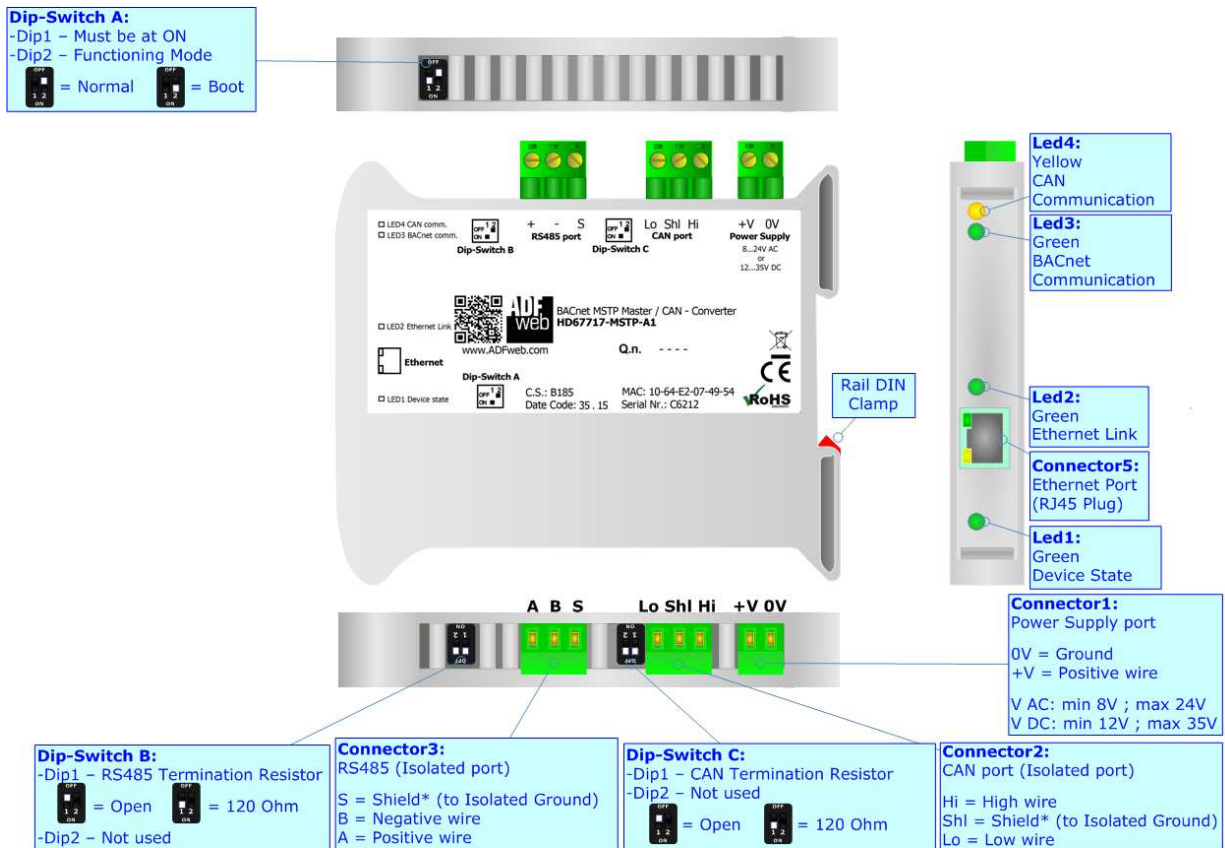

BACnet MS/TP master / CAN - Converter

To obtain the complete manual please go to

www.adfweb.com/download/filefold/MN67717_ENG.pdf

To obtain the new version of this box sheet please go to

www.adfweb.com/download/filefold/BS67717-MSTP-A1_ENG.pdf

CONNECTION SCHEME:

CONFIGURATION SOFTWARE:

For setting up the device you need the software named SW67717.

To obtain this software please go to

www.adfweb.com/download/filefold/SW67717.zip

ADFweb.com S.r.l.
www.adfweb.com
support@adfweb.com