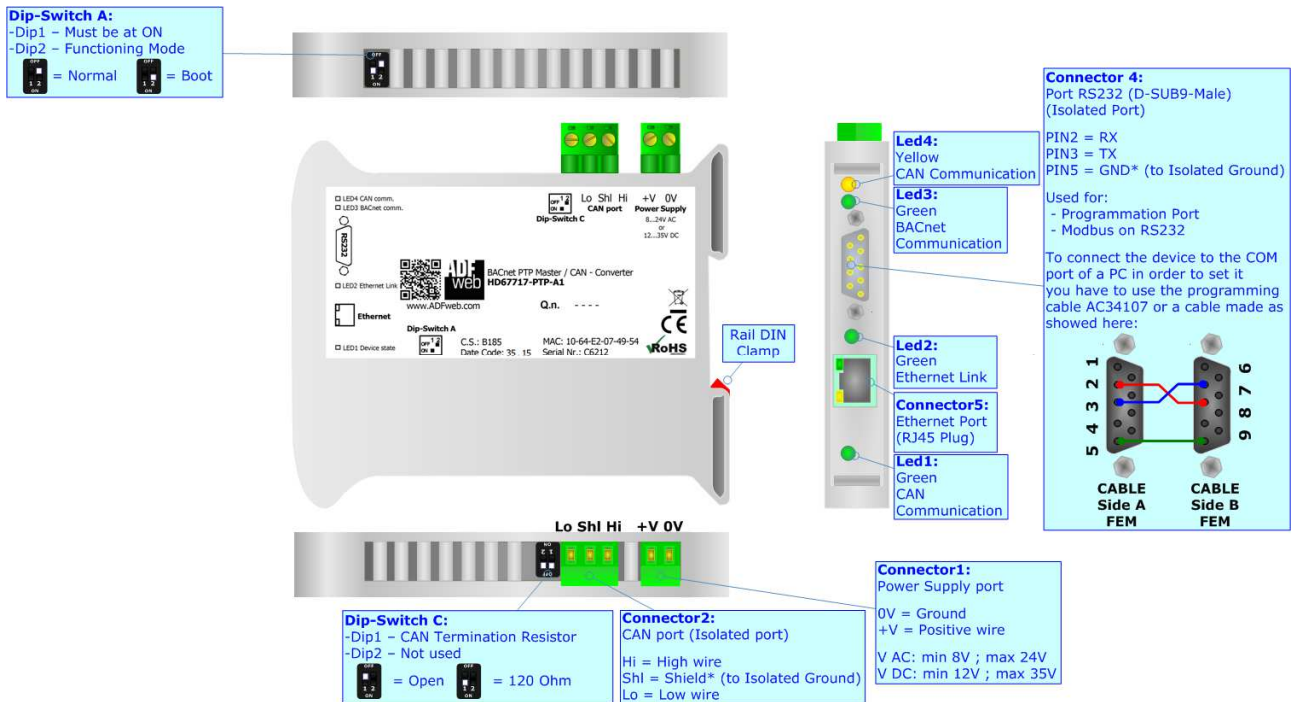

BACnet PTP Master / CAN - Converter

To obtain the complete manual please go to

www.adfweb.com/download/filefold/MN67717_ENG.pdf

To obtain the new version of this box sheet please go to

www.adfweb.com/download/filefold/BS67717-PTP-A1_ENG.pdf

CONNECTION SCHEME:

CONFIGURATION SOFTWARE:

For setting up the device you need the software named SW67717.

To obtain this software please go to

www.adfweb.com/download/filefold/SW67717.zip

ADFweb.com S.r.l.
 www.adfweb.com
 support@adfweb.com