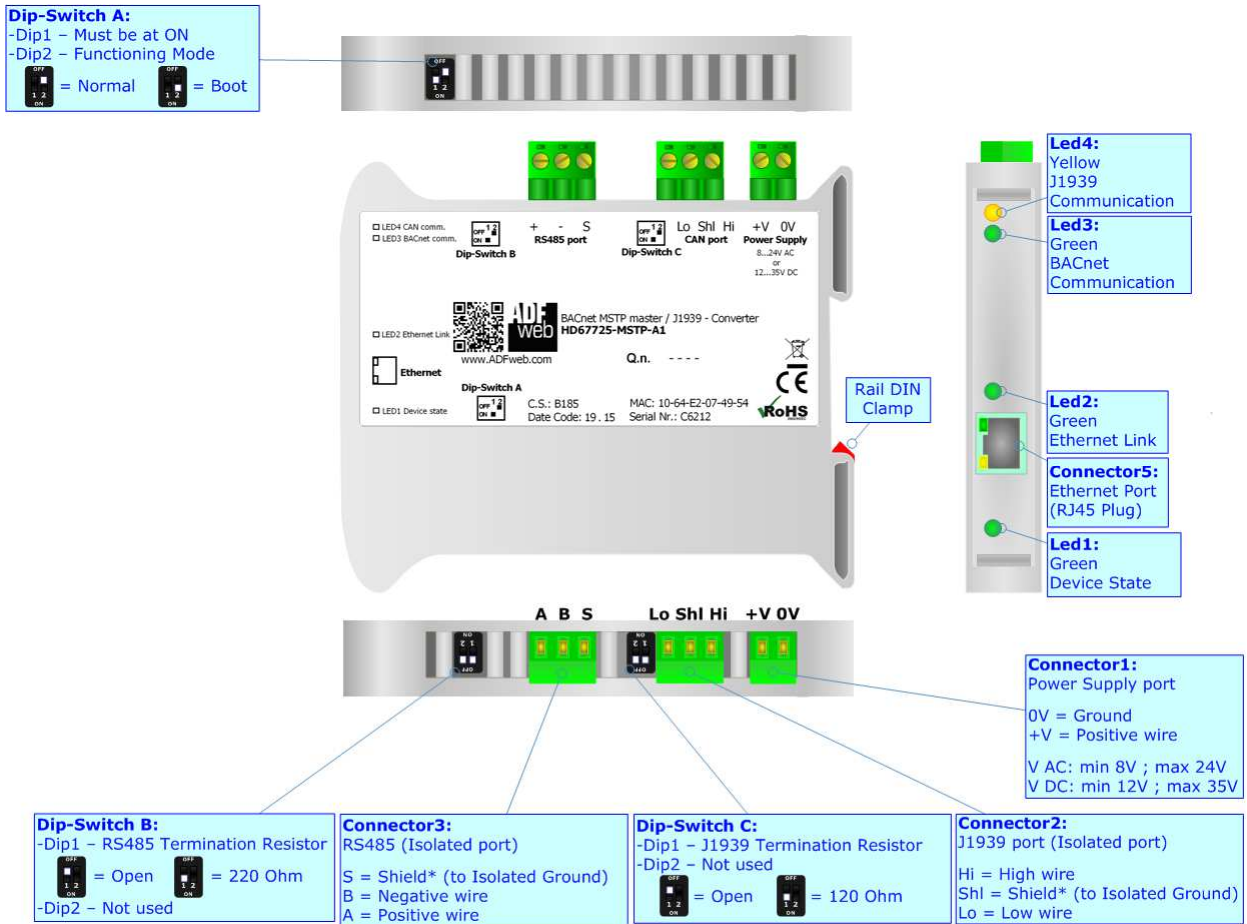

BACnet MS/TP master / J1939 - Converter

To obtain the complete manual please go to:

www.adfweb.com/download/filefold/MN67725_ENG.pdf

To obtain the new version of this box sheet please go to:

www.adfweb.com/download/filefold/BS67725-MSTP-A1_ENG.pdf

CONNECTION SCHEME:

CONFIGURATION SOFTWARE:

For setting up the device you need the software named SW67725. To obtain this software please go to:

www.adfweb.com/download/filefold/SW67725.zip

ADFweb.com s.r.l.
www.adfweb.com
support@adfweb.com