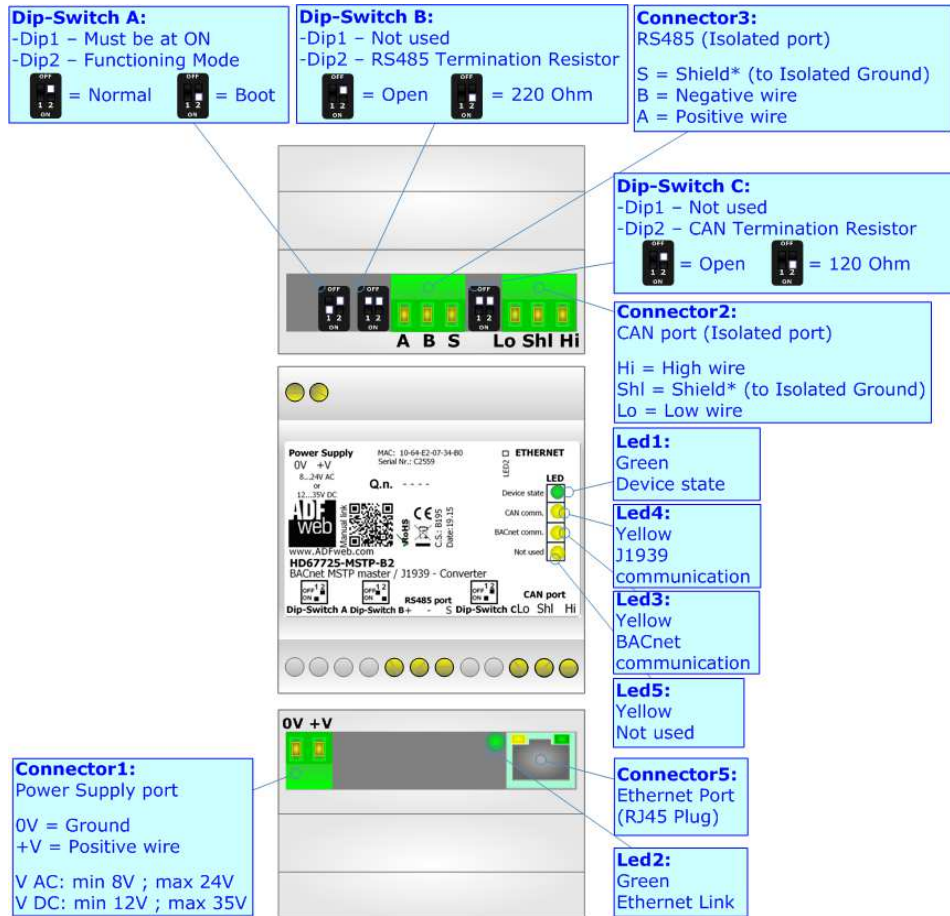

## BACnet MS/TP master / J1939 - Converter

To obtain the complete manual please go to:

[www.adfweb.com/download/filefold/MN67725\\_ENG.pdf](http://www.adfweb.com/download/filefold/MN67725_ENG.pdf)

To obtain the new version of this box sheet please go to:

### CONNECTION SCHEME: