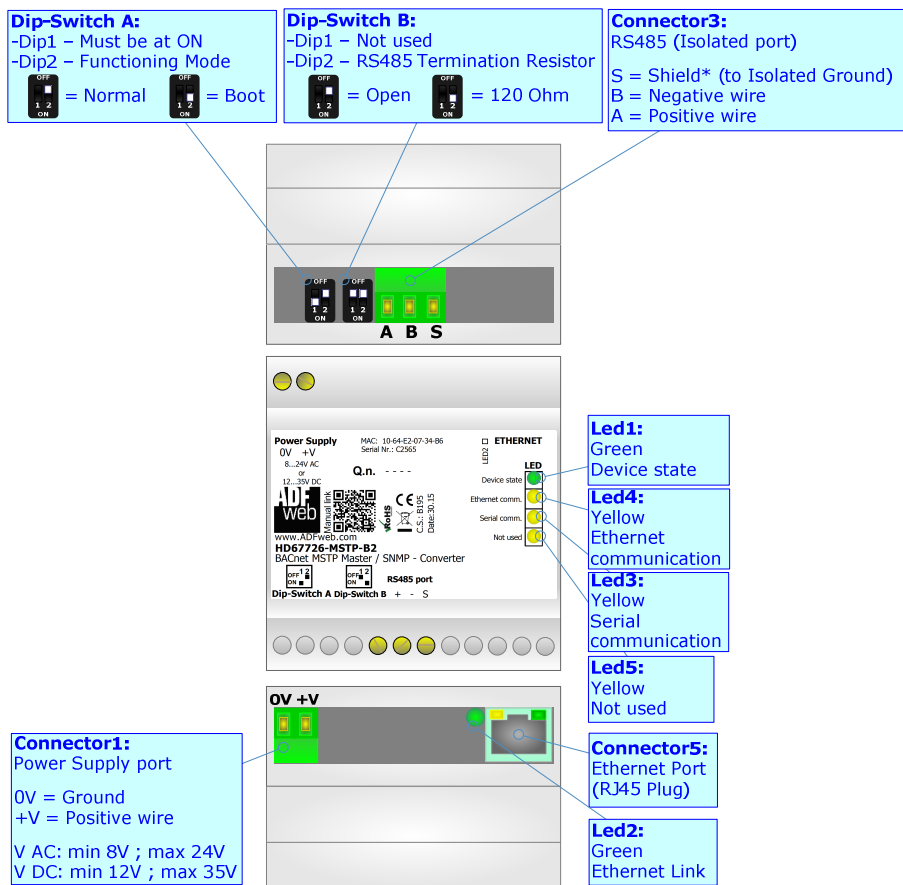

## BACnet MS/TP Master / SNMP Agent - Converter

To obtain the complete manual please go to

[www.adfweb.com/download/filefold/MN67726\\_ENG.pdf](http://www.adfweb.com/download/filefold/MN67726_ENG.pdf)

To obtain the new version of this box sheet please go to

### CONNECTION SCHEME: