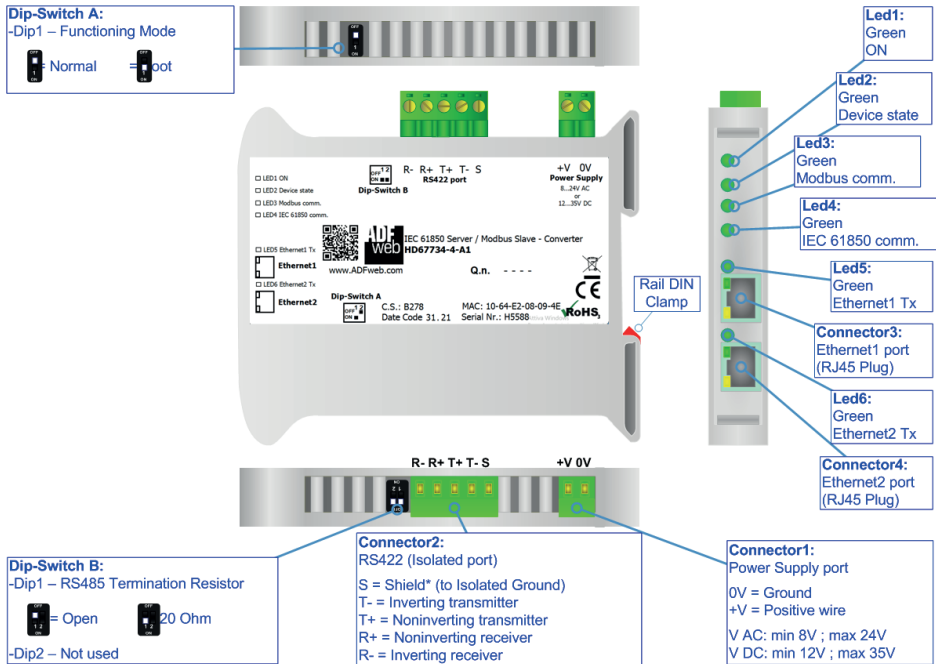

# BOX SHEET

**IEC 61850 Server/ Modbus Slave  
Converter**

Box Sheet for Order code: HD67734-4-A1  
Document code: BS67734-4-A1  
V1.001

**ADFweb.com srl**

Strada Nuova, 17, IT-31010 Mareno di Piave, Treviso - Italy

# CONNECTION SCHEME

Order code: HD67734-4-A1

Order code: HD67734-4-A1