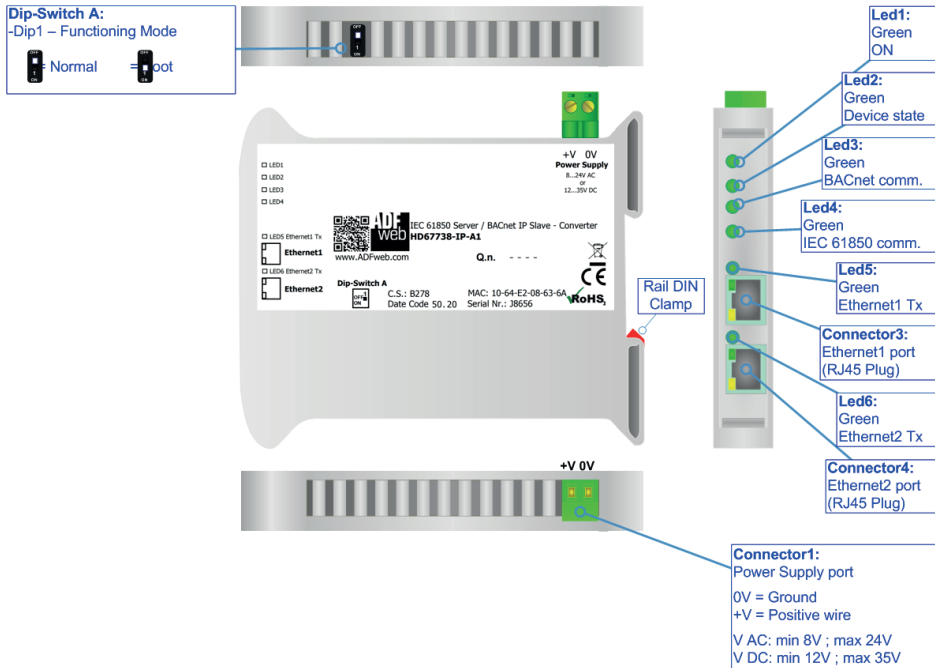

QR of Software

[www.adfweb.com/download/
filefold/SW67738.zip](http://www.adfweb.com/download/filefold/SW67738.zip)

HD67738-IP-A1

BOX SHEET

**IEC 61850 Server/ BACnet Slave
Converter**

Box Sheet for Order code: HD67738-IP-A1
Document code: BS67738-IP-A1
V1.001

ADFweb.com srl

Strada Nuova, 17, IT-31010 Mareno di Piave, Treviso - Italy

www.ADFweb.com

CONNECTION SCHEME

Order code: HD67738-IP-A1

Order code: HD67738-IP-A1