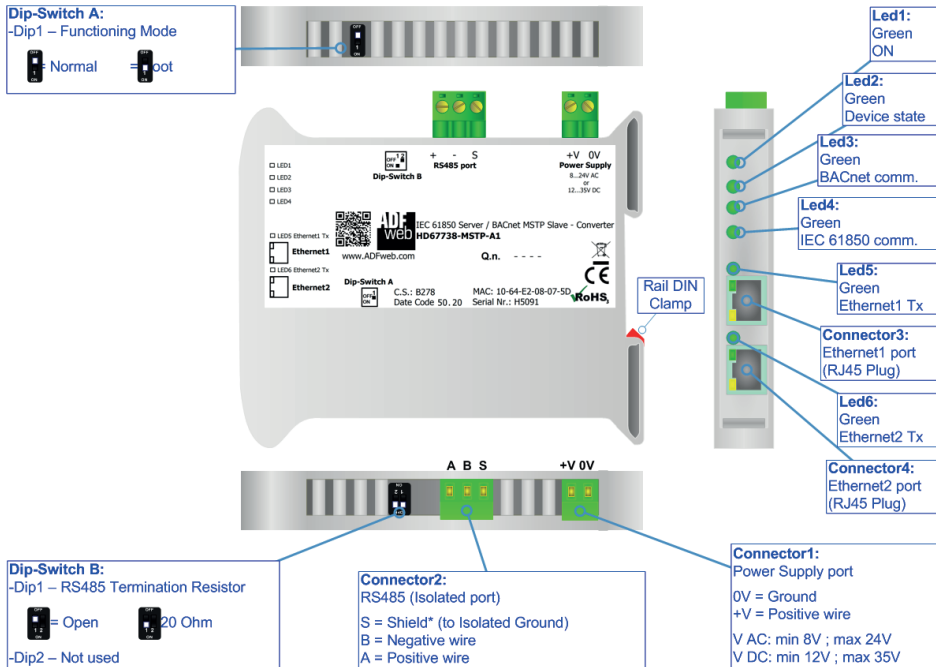

# BOX SHEET

**IEC 61850 Server/ BACnet Slave  
Converter**

Box Sheet for Order code: HD67738-MSTP-A1  
Document code: BS67738-MSTP-A1  
V1.000

**ADFweb.com srl**

Strada Nuova, 17, IT-31010 Mareno di Piave, Treviso - Italy

**HD67738-MSTP-A1**

[www.ADFweb.com](http://www.ADFweb.com)

# CONNECTION SCHEME

Order code: HD67738-MSTP-A1

Order code: HD67738-MSTP-A1