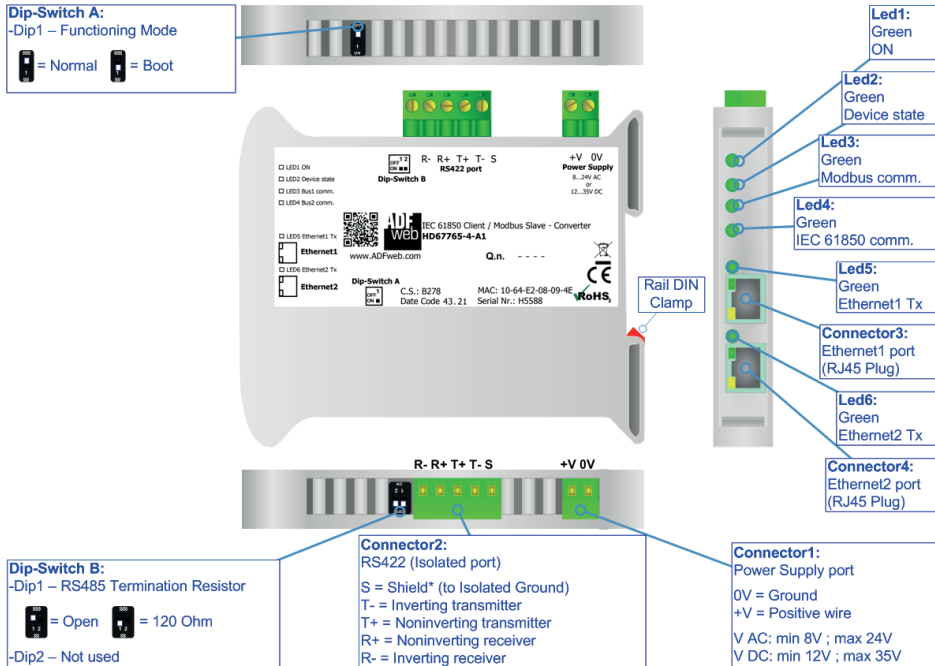

QR of Software

[www.adfweb.com/download/
filefold/SW67765.zip](http://www.adfweb.com/download/filefold/SW67765.zip)

HD67765-4-A1

BOX SHEET

**IEC 61850 Client / Modbus Slave
Converter**

Box Sheet for Order code: HD67765-4-A1
Document code: BS67765-4-A1
V1.000

ADFweb.com srl

Strada Nuova, 17, IT-31010 Mareno di Piave, Treviso - Italy

www.ADFweb.com

CONNECTION SCHEME

Order code: HD67765-4-A1

Order code: HD67765-4-A1