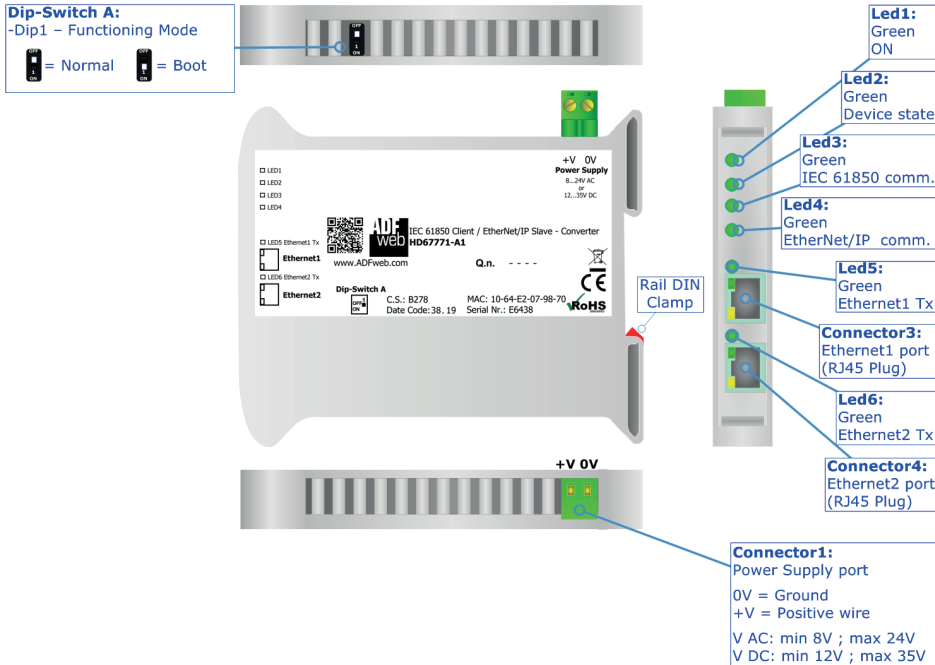

QR of Software

[www.adfweb.com/download/
filefold/SW67771.zip](http://www.adfweb.com/download/filefold/SW67771.zip)

HD67771-A1

BOX SHEET

**IEC 61850 Client/ Ethernet/IP Slave
Converter**

Box Sheet for Order code: HD67771-A1
Document code: BS67771-A1
V1.000

ADFweb.com srl

Strada Nuova, 17, IT-31010 Mareno di Piave, Treviso - Italy

www.ADFweb.com

CONNECTION SCHEME

Order code: HD67771-A1

Order code: HD67771-A1