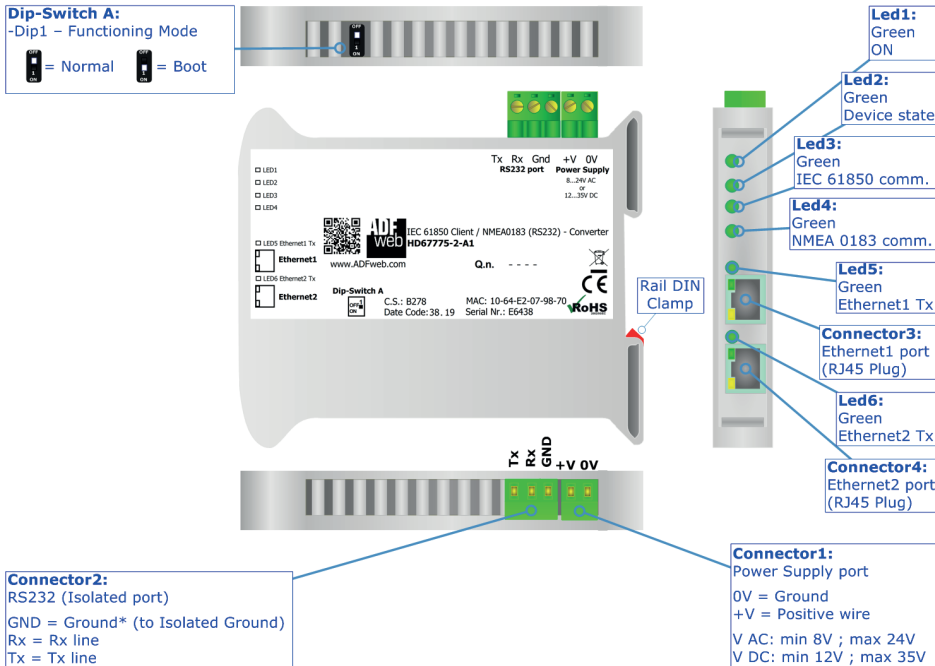

QR of Software

[www.adfweb.com/download/
filefold/SW67775.zip](http://www.adfweb.com/download/filefold/SW67775.zip)

HD67775-2-A1

BOX SHEET

IEC 61850 Client/ NMEA0183 - Converter

Box Sheet for Order code: HD67775-2-A1
Document code: BS67775-2-A1
V1.000

ADFweb.com srl

Strada Nuova, 17, IT-31010 Mareno di Piave, Treviso - Italy

www.ADFweb.com

CONNECTION SCHEME

Order code: HD67775-2-A1

Order code: HD67775-2-A1