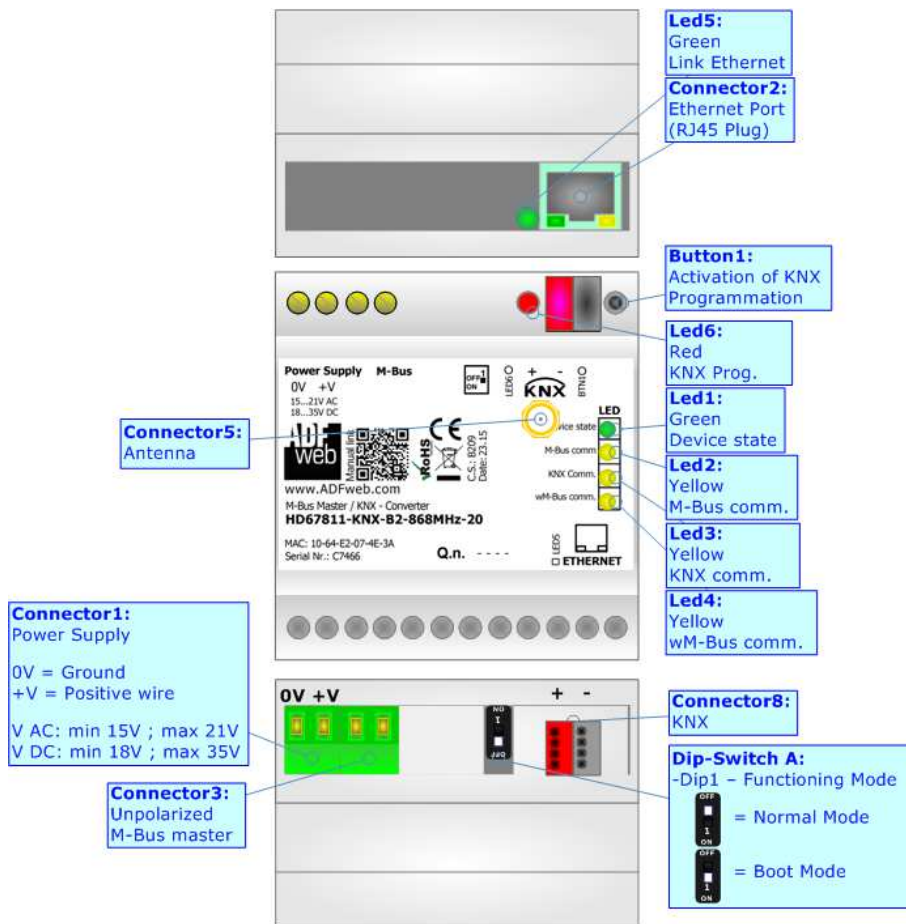

M-Bus/M-Bus Wireless / KNX - Converter

To obtain the complete manual please go to:

www.adfweb.com/download/filefold/MN67811_ENG.pdf

To obtain the new version of this box sheet please go to:

www.adfweb.com/download/filefold/BS67811-B2-xxx_ENG.pdf

CONNECTION SCHEME:

CONFIGURATION SOFTWARE:

For setting up the device you need the software named SW67811. To obtain this software please go to:

www.adfweb.com/download/filefold/SW67811.zip

ADFweb.com S.r.l.
 www.adfweb.com
 support@adfweb.com