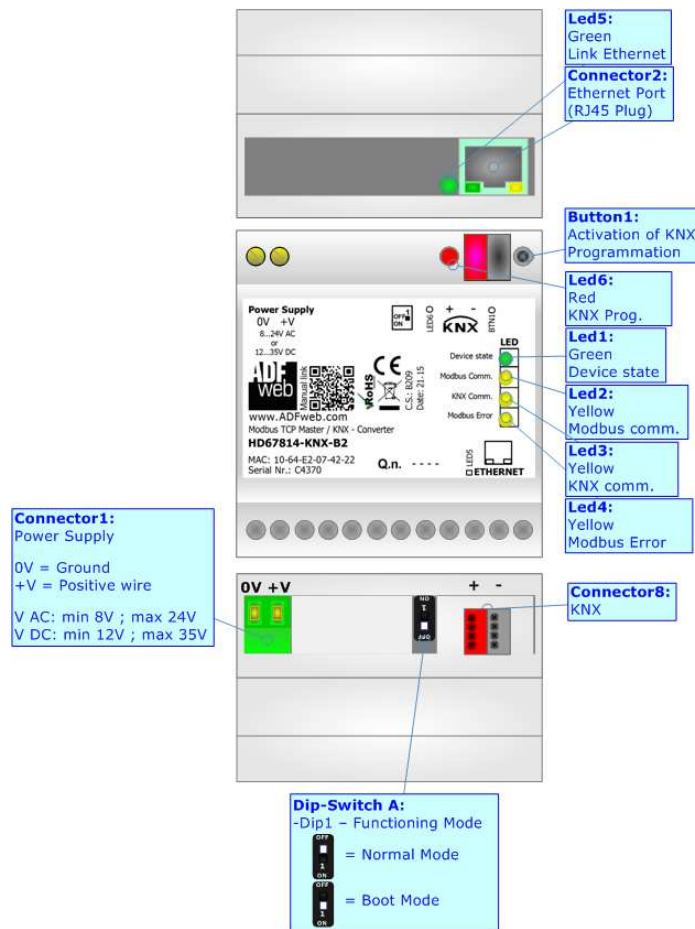

Modbus TCP Master / KNX - Converter

To obtain the complete manual please go to:

www.adfweb.com/download/filefold/MN67814_ENG.pdf

To obtain the new version of this box sheet please go to:

www.adfweb.com/download/filefold/BS67814-B2_ENG.pdf

CONNECTION SCHEME:

CONFIGURATION SOFTWARE:

For setting up the device you need the software named SW67814. To obtain this software please go to:

www.adfweb.com/download/filefold/SW67814.zip

ADFweb.com S.r.l.
www.adfweb.com
support@adfweb.com