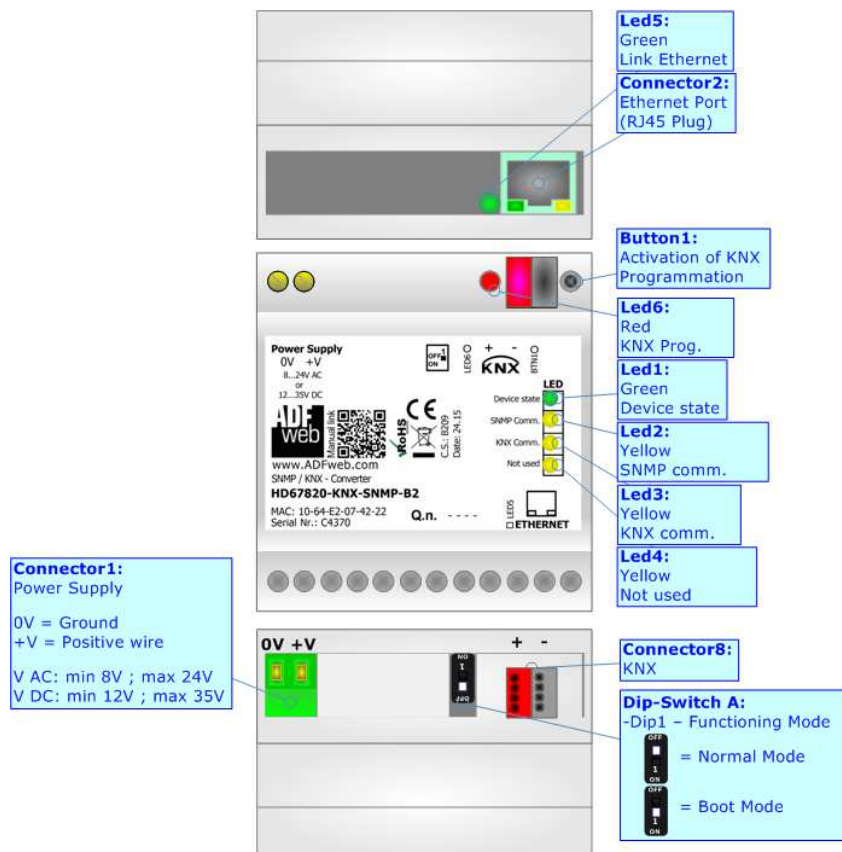

SNMP / KNX - Converter

To obtain the complete manual please go to:

www.adfweb.com/download/filefold/MN67820_ENG.pdf

To obtain the new version of this box sheet please go to:

www.adfweb.com/download/filefold/BS67820-B2_ENG.pdf

CONNECTION SCHEME:

CONFIGURATION SOFTWARE:

For setting up the device you need the software named SW67820. To obtain this software please go to:

www.adfweb.com/download/filefold/SW67820.zip

ADFweb.com S.r.l.
www.adfweb.com
support@adfweb.com