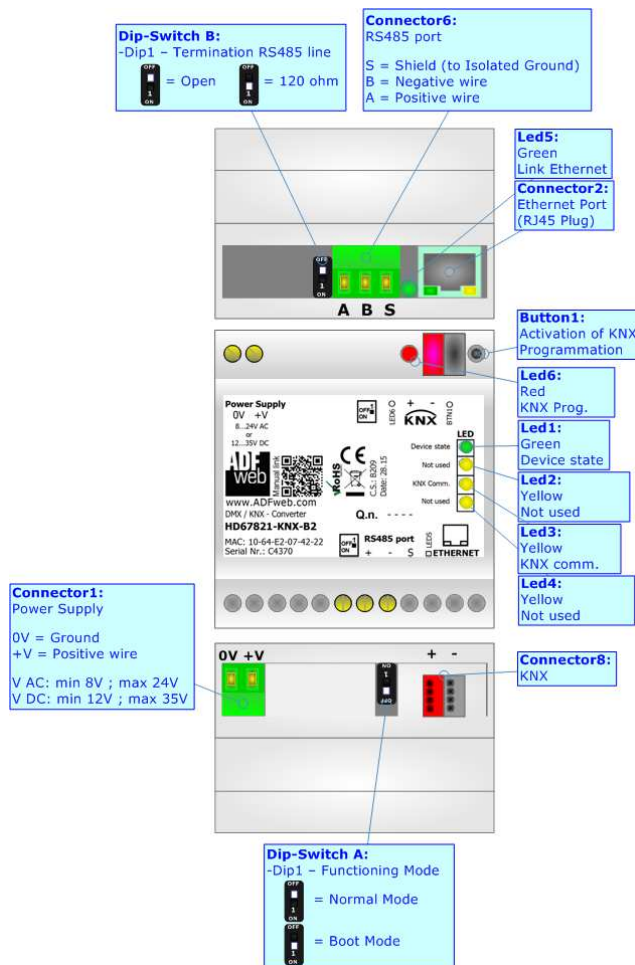

## DMX / KNX - Converter

To obtain the complete manual please go to:

[www.adfweb.com/download/filefold/MN67821\\_ENG.pdf](http://www.adfweb.com/download/filefold/MN67821_ENG.pdf)

To obtain the new version of this box sheet please go to:

### CONNECTION SCHEME: