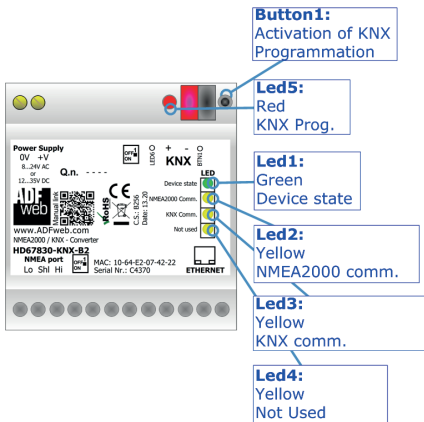

## NMEA 2000 / KNX – Converter

Box Sheet for order code: HD67830-KNX-B2  
Document code: BS67830-KNX-B2  
V1.000

**ADFweb.com srl**

Strada Nuova, 17, IT-31010 Mareno di Piave, Treviso - Italy

# CONNECTION SCHEME

Order code: HD67830-KNX-B2

Order code: HD67830-KNX-B2