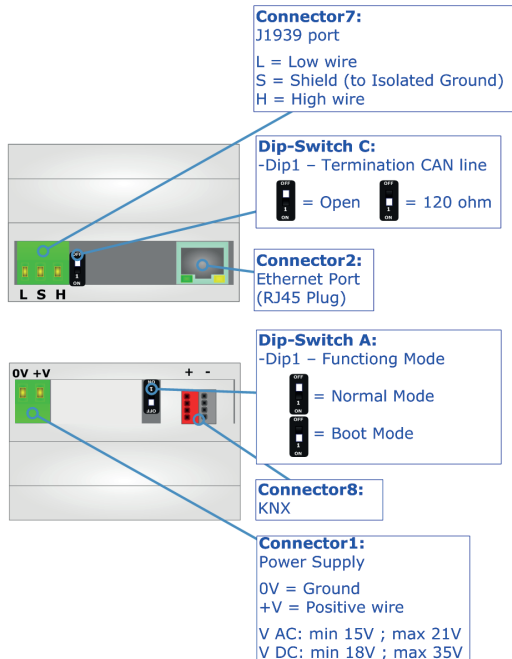

# CONNECTION SCHEME

Order code: HD67830-KNX-B2

Order code: HD67830-KNX-B2