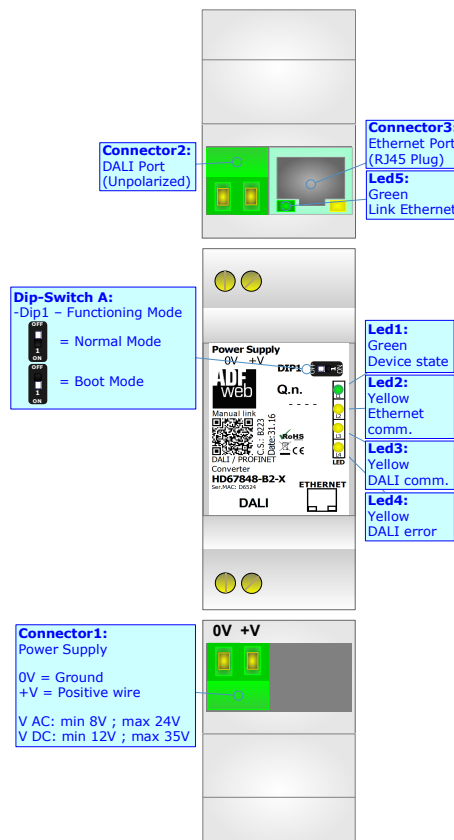

CONNECTION SCHEME:

CONFIGURATION SOFTWARE:

For setting up the device you need the software named SW67848.

To obtain this software please go to:

www.adfweb.com/download/filefold/SW67848.zip

ADFweb.com S.r.l.
www.adfweb.com
support@adfweb.com