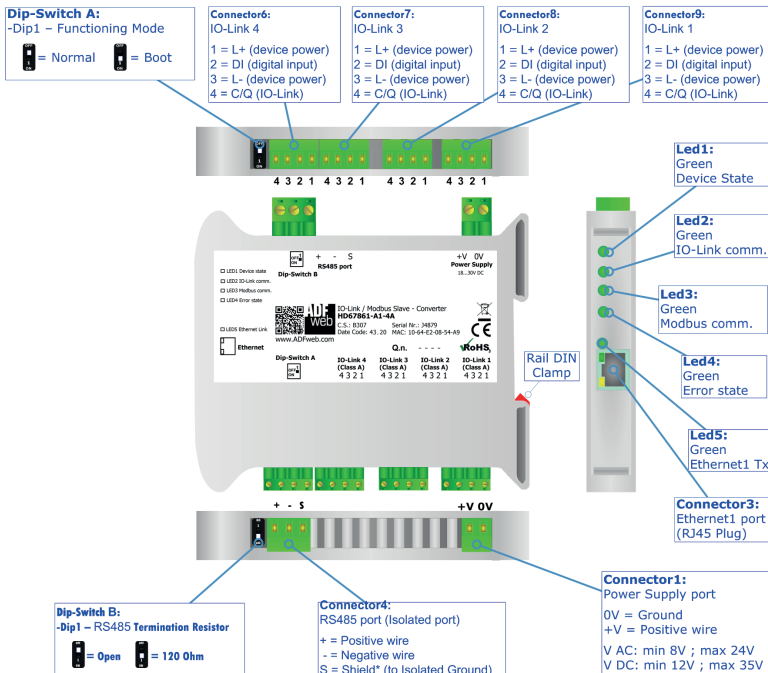

QR of Software

[www.adfweb.com/download/
filefold/SW67861.zip](http://www.adfweb.com/download/filefold/SW67861.zip)

HD67861-5-A1-4A

BOX SHEET

IO-Link / Modbus Slave - Converter

Box Sheet for Order code: HD67861-5-A1-4A
Document code: BS67861-5-A1-4A
V1.000

ADFweb.com srl

Strada Nuova, 17, IT-31010 Mareno di Piave, Treviso - Italy

www.ADFweb.com

CONNECTION SCHEME

Order code: HD67861-5-A1-4A

Order code: HD67861-5-A1-4A