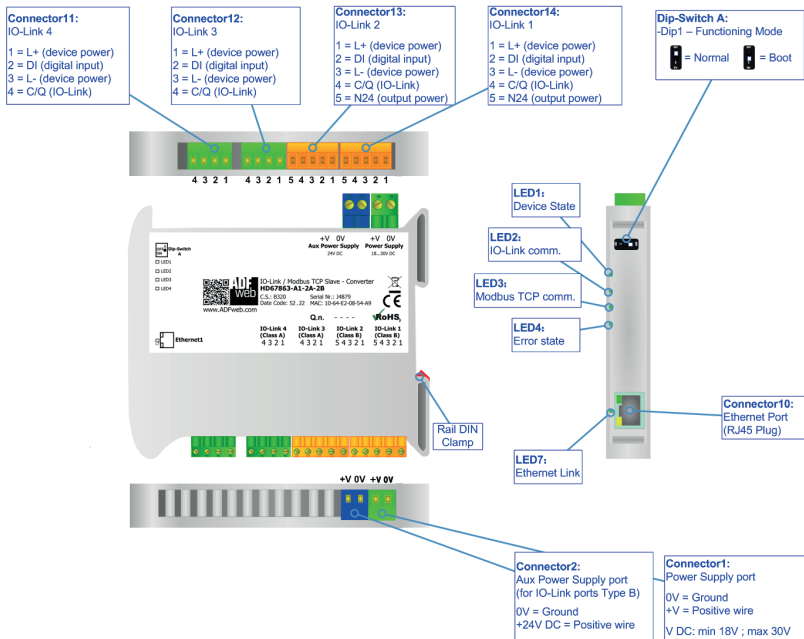

QR of Software

[www.adfweb.com/download/
filefold/SW67863.zip](http://www.adfweb.com/download/filefold/SW67863.zip)

HD67863-A1-2A-2B

BOX SHEET

IO-Link / Modbus TCP Slave - Converter

Box Sheet for Order code: HD67863-A1-2A-2B
Document code: BS67863-A1-2A-2B
V1.000

ADFweb.com srl

Strada Nuova, 17, IT-31010 Mareno di Piave, Treviso - Italy

www.ADFweb.com

CONNECTION SCHEME

Order code: HD67863-A1-2A-2B

Order code: HD67863-A1-2A-2B