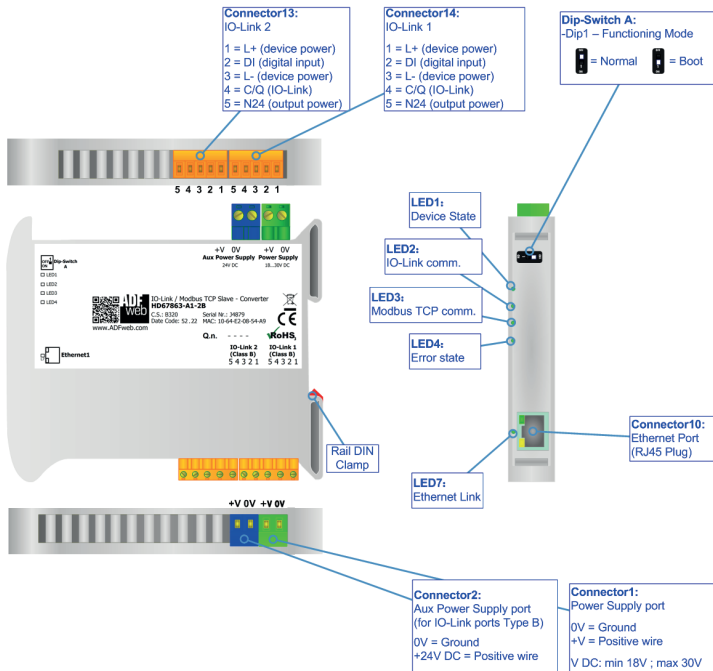

QR of Software

[www.adfweb.com/download/
filefold/SW67863.zip](http://www.adfweb.com/download/filefold/SW67863.zip)

HD67863-A1-2B

BOX SHEET

IO-Link / Modbus TCP Slave - Converter

Box Sheet for Order code: HD67863-A1-2B

Document code: BS67863-A1-2B

V1.000

ADFweb.com srl

Strada Nuova, 17, IT-31010 Mareno di Piave, Treviso - Italy

www.ADFweb.com

CONNECTION SCHEME

Order code: HD67863-A1-2B

Order code: HD67863-A1-2B