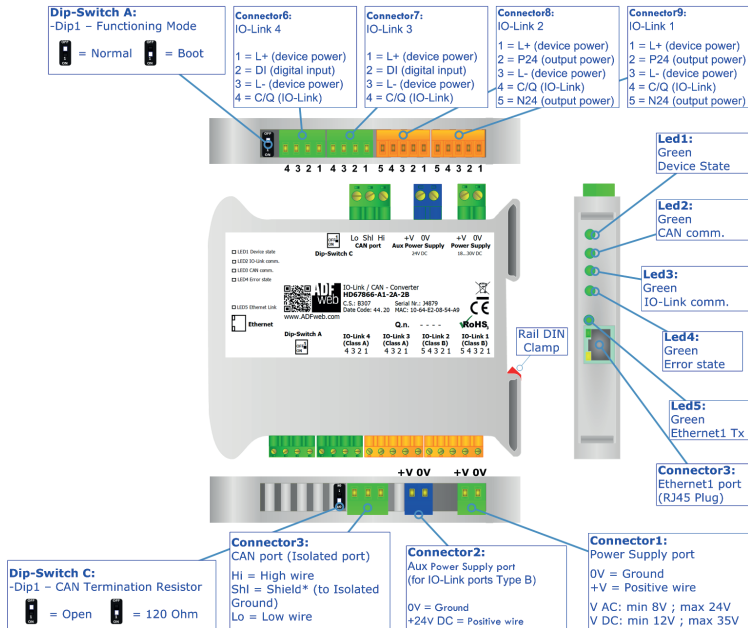

QR of Software

[www.adfweb.com/download/
filefold/SW67866.zip](http://www.adfweb.com/download/filefold/SW67866.zip)

BOX SHEET

IO-Link / CAN – Converter

Box Sheet for Order code: HD67866-A1-2A-2B
Document code: BS67866-A1-2A-2B
V1.000

ADFweb.com srl

Strada Nuova, 17, IT-31010 Mareno di Piave, Treviso - Italy

CONNECTION SCHEME

Order code: HD67866-A1-2A-2B

Order code: HD67866-A1-2A-2B