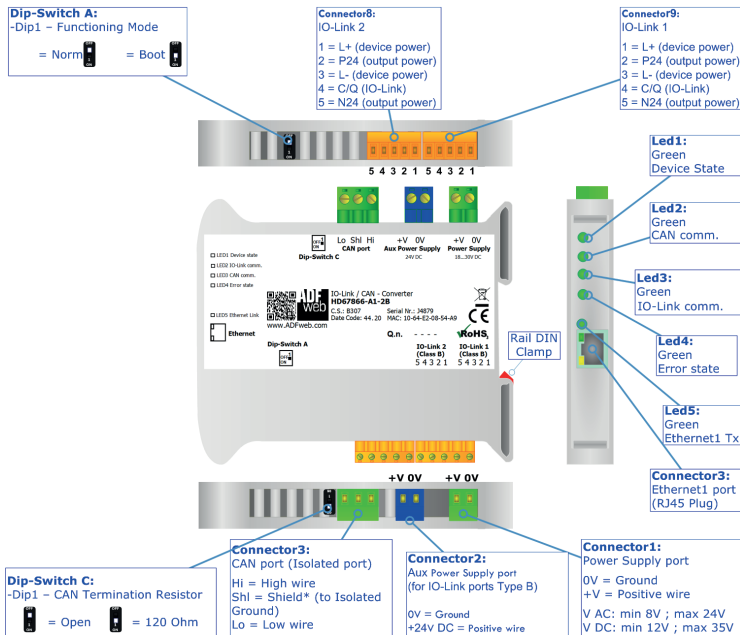

# BOX SHEET

IO-Link / CAN – Converter

Box Sheet for Order code: HD67866-A1-2B  
Document code: BS67866-A1-2B  
V1.000

**ADFweb.com srl**

Strada Nuova, 17, IT-31010 Mareno di Piave, Treviso - Italy

[www.ADFweb.com](http://www.ADFweb.com)

# CONNECTION SCHEME

Order code: HD67866-A1-2B

Order code: HD67866-A1-2B