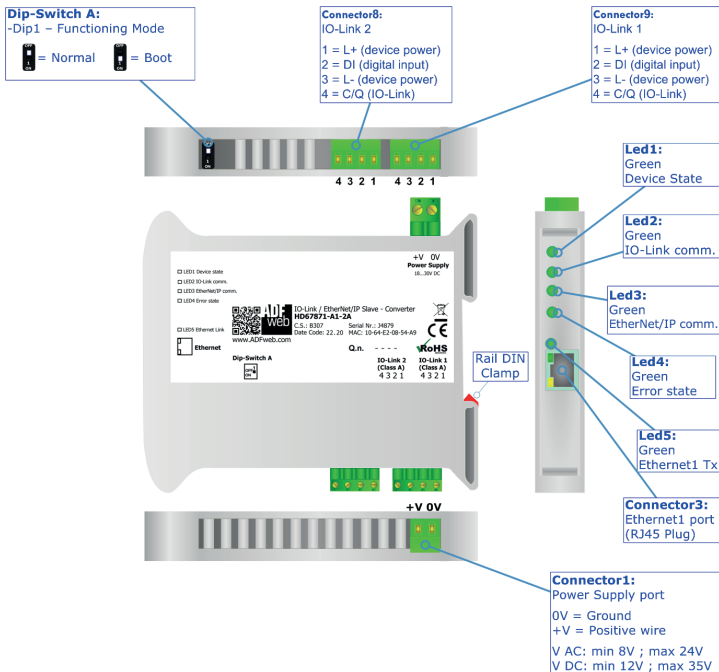

QR of Software

[www.adfweb.com/download/
filefold/SW67871.zip](http://www.adfweb.com/download/filefold/SW67871.zip)

HD67871-A1-2A

BOX SHEET

IO-Link / Ethernet/IP slave – Converter

Box Sheet for Order code: HD67871-A1-2A

Document code: BS67871-A1-2A

V1.000

ADFweb.com srl

Strada Nuova, 17, IT-31010 Mareno di Piave, Treviso - Italy

www.ADFweb.com

CONNECTION SCHEME

Order code: HD67871-A1-2A

Order code: HD67871-A1-2A