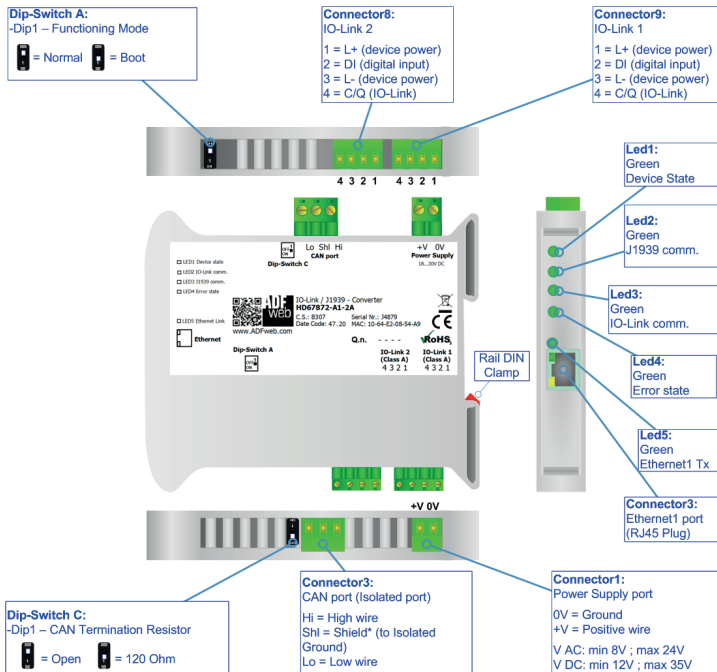

# BOX SHEET

IO-Link / J1939 – Converter

Box Sheet for Order code: HD67872-A1-2A  
Document code: BS67872-A1-2A  
V1.000

**ADFweb.com srl**  
Strada Nuova, 17, IT-31010 Mareno di Piave, Treviso - Italy

[www.ADFweb.com](http://www.ADFweb.com)

# CONNECTION SCHEME

Order code: HD67872-A1-2A

Order code: HD67872-A1-2A