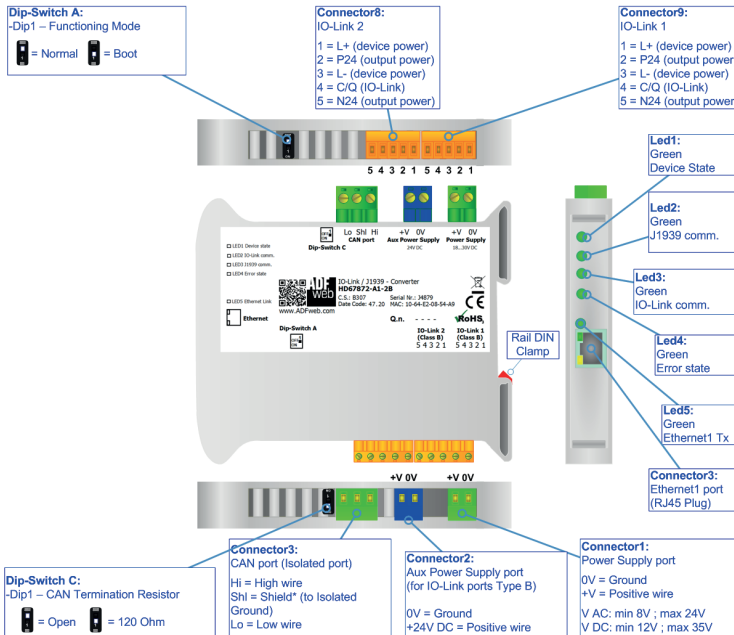

QR of Software

[www.adfweb.com/download/
filefold/SW67872.zip](http://www.adfweb.com/download/filefold/SW67872.zip)

HD67872-A1-2B

BOX SHEET

IO-Link / J1939 – Converter

Box Sheet for Order code: HD67872-A1-2B
Document code: BS67872-A1-2B
V1.000

ADFweb.com srl

Strada Nuova, 17, IT-31010 Mareno di Piave, Treviso - Italy

www.ADFweb.com

CONNECTION SCHEME

Order code: HD67872-A1-2B

Order code: HD67872-A1-2B