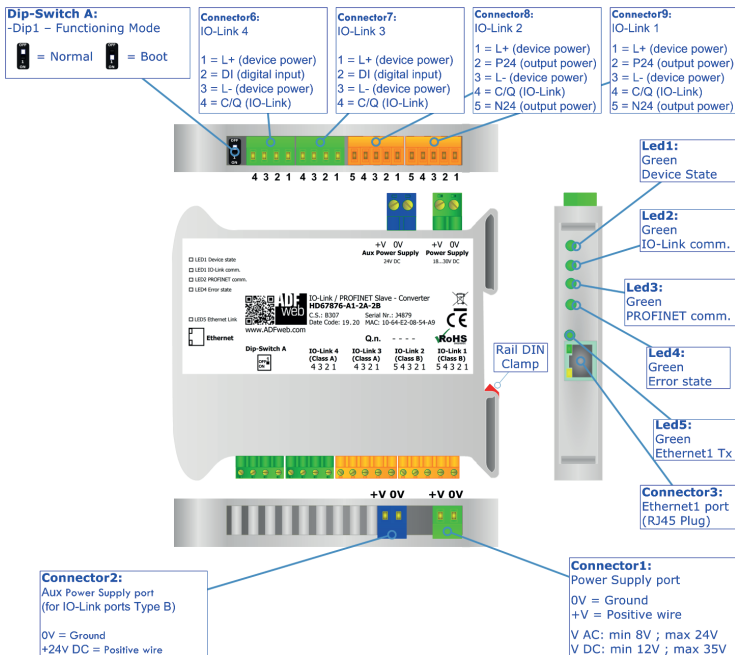

QR of Software

[www.adfweb.com/download/
filefold/SW67876.zip](http://www.adfweb.com/download/filefold/SW67876.zip)

HD67876-A1-2A-2B

BOX SHEET

IO-Link / PROFINET slave – Converter

Box Sheet for Order code: HD67876-A1-2A-2B
Document code: BS67876-A1-2A-2B
V1.000

ADFweb.com srl

Strada Nuova, 17, IT-31010 Mareno di Piave, Treviso - Italy

www.ADFweb.com

CONNECTION SCHEME

Order code: HD67876-A1-2A-2B

Order code: HD67876-A1-2A-2B