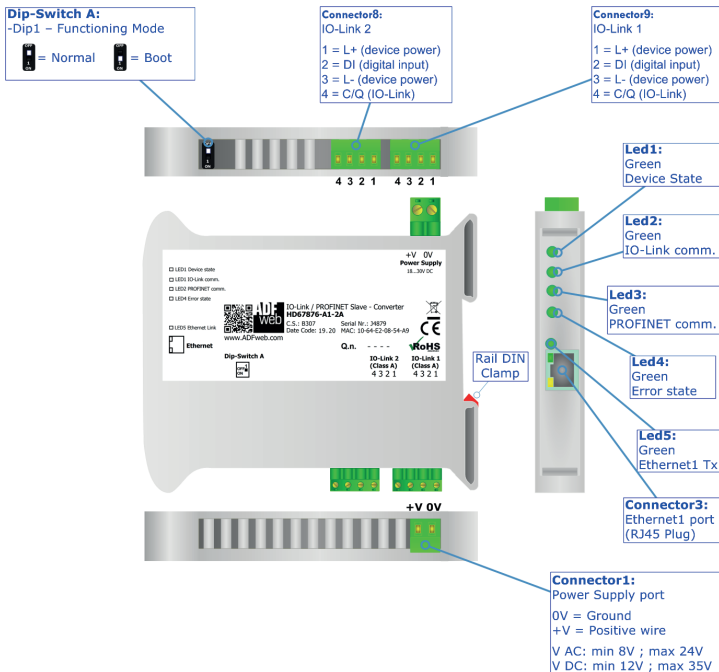

QR of Software

[www.adfweb.com/download/
filefold/SW67876.zip](http://www.adfweb.com/download/filefold/SW67876.zip)

HD67876-A1-2A

BOX SHEET

IO-Link / PROFINET slave – Converter

Box Sheet for Order code: HD67876-A1-2A

Document code: BS67876-A1-2A

V1.000

ADFweb.com srl

Strada Nuova, 17, IT-31010 Mareno di Piave, Treviso - Italy

www.ADFweb.com

CONNECTION SCHEME

Order code: HD67876-A1-2A

Order code: HD67876-A1-2A