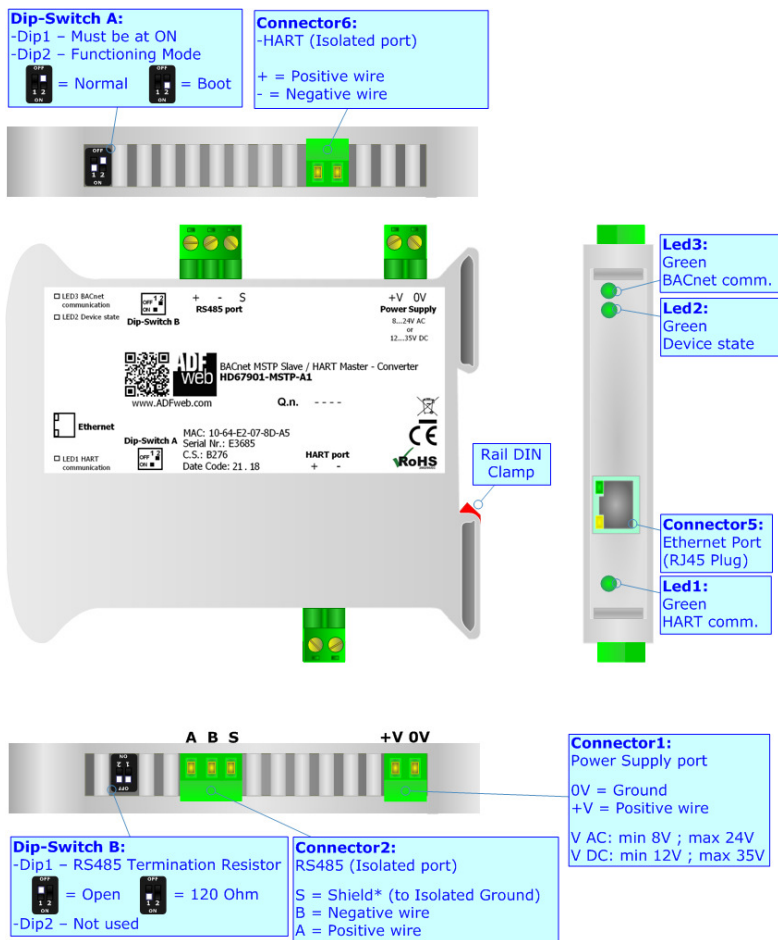

BACnet MSTP / HART Master - Converter

To obtain the complete manual please go to

www.adfweb.com/download/filefold/MN67901_ENG.pdf

To obtain the new version of this box sheet please go to

www.adfweb.com/download/filefold/BS67901-MSTP-A1_ENG.pdf

CONNECTION SCHEME:

CONFIGURATION SOFTWARE:

For setting up the device you need the software named SW67901.

To obtain this software please go to

www.adfweb.com/download/filefold/SW67901.zip

ADFweb.com s.r.l.
 www.adfweb.com
 info@adfweb.com
 support@adfweb.com