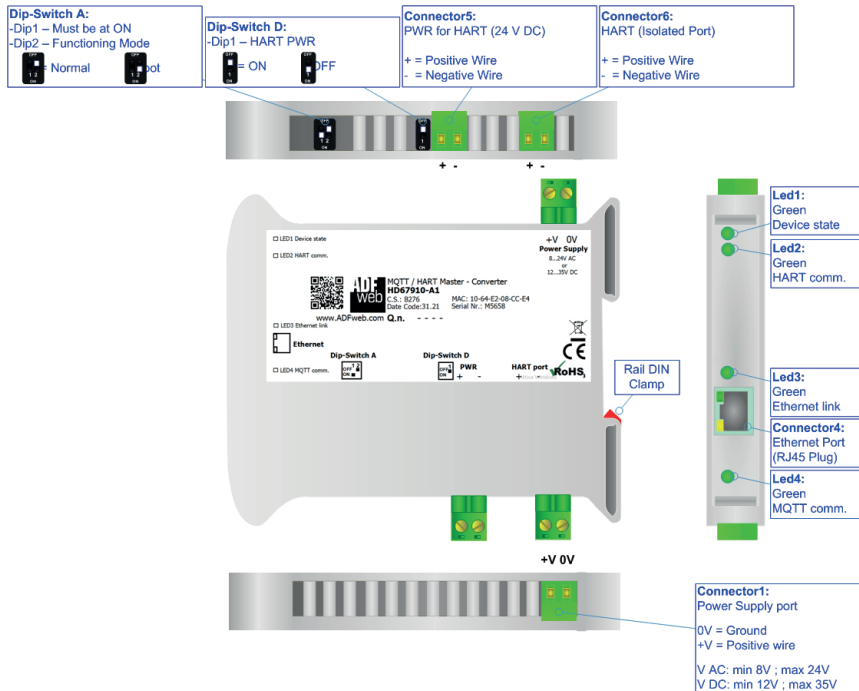

BOX SHEET

MATT / HART
Converter

Box Sheet for Order code: HD67910-A1
Document code: BS67910-A1
V1.001

ADFweb.com srl

Strada Nuova, 17, IT-31010 Mareno di Piave, Treviso - Italy

www.ADFweb.com

QR of Manual

[www.adfweb.com/download/
filefold/MN67910_ENG.pdf](http://www.adfweb.com/download/filefold/MN67910_ENG.pdf)

HD67910-A1

CONNECTION SCHEME

Order code: HD67910-A1

Order code: HD67910-A1