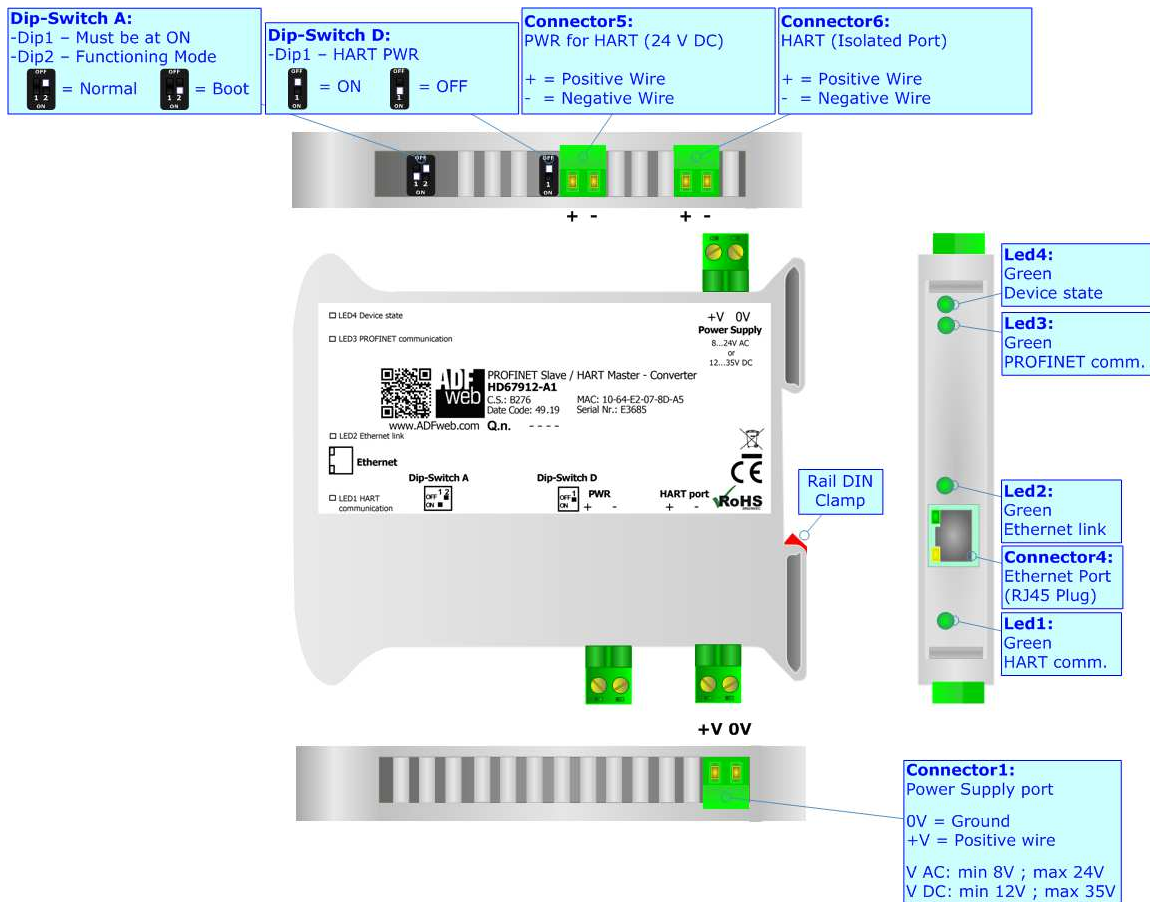

## PROFINET Slave / HART Master - Converter

To obtain the complete manual please go to

[www.adfweb.com/download/filefold/MN67912\\_ENG.pdf](http://www.adfweb.com/download/filefold/MN67912_ENG.pdf)

To obtain the new version of this box sheet please go to

### CONNECTION SCHEME: